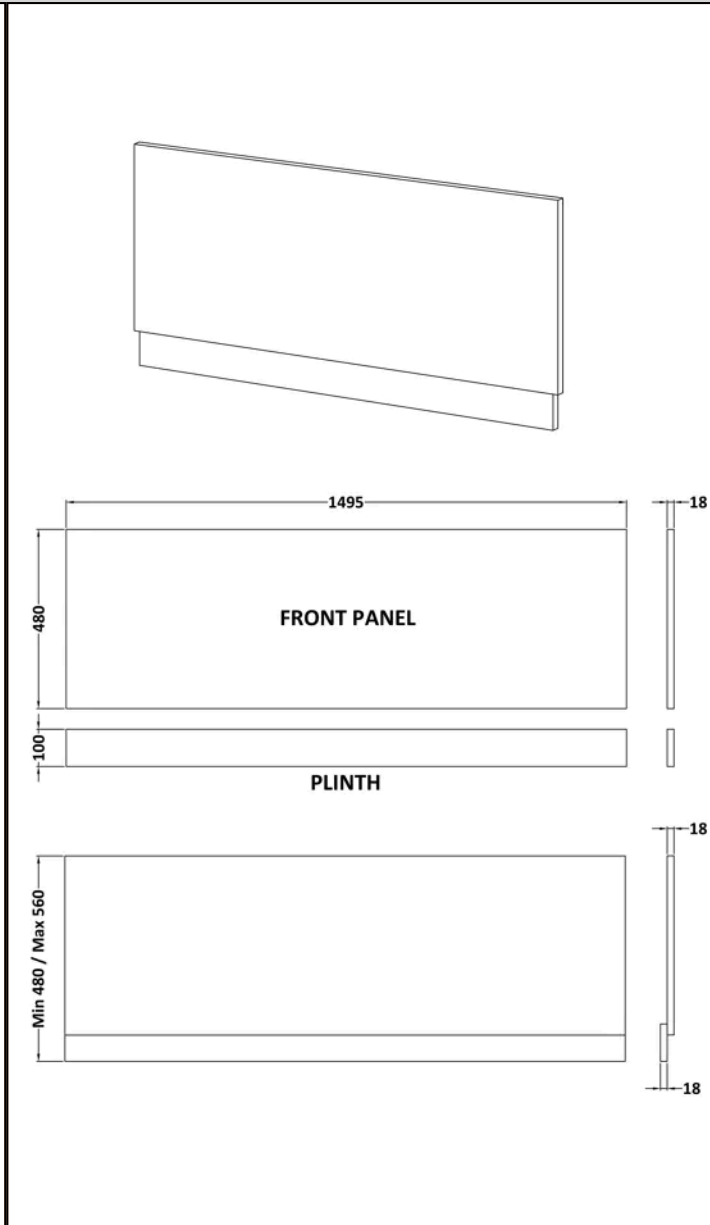

Sales Code: 345296

Barcode: 5056474544866

Brand: Nuie

Description: Halite 1500mm Matt Grey Waterproof Front Bath Panel

Product Dimensions

Product	550 x 1500 x 16mm (H x W x D)
Packaged	565 x 50 x 1515mm (H x W x D)
Nett Weight	8 kg
Packaged Weight	8 kg

Product Details

Country of Origin	China
Product Material	Polyurea,Pvc
Colour/Finish	Matt Grey
Style	Contemporary
Bath Panel Shape	Straight
Bath Panel Type	Front Panel
Fsc Certified	Yes
Material Thickness	16 mm