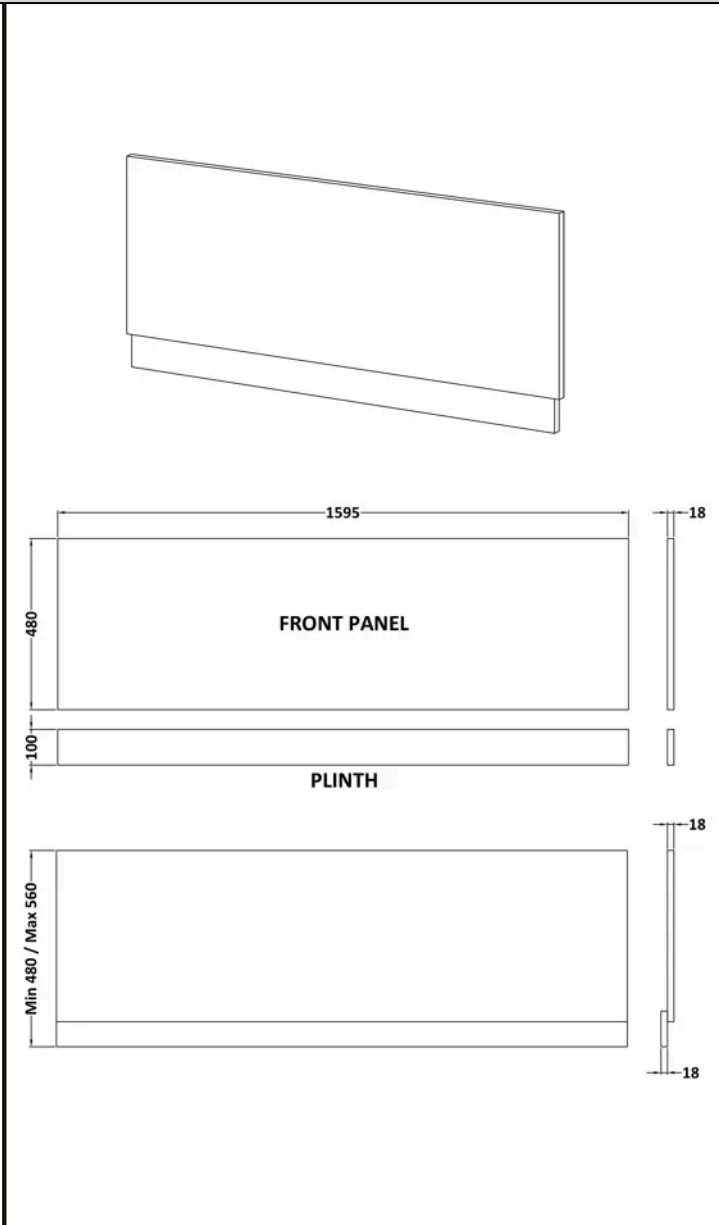

**Sales Code:** 345297

**Barcode:** 5056474544873

**Brand:** Nuie

**Description:** Halite 1600mm Matt Grey Waterproof Front Bath Panel

**Product Dimensions**

Product	550 x 1600 x 16mm (H x W x D)
Packaged	565 x 50 x 1615mm (H x W x D)
Nett Weight	9 kg
Packaged Weight	9 kg

**Product Details**

Country of Origin	China
Product Material	Polyurea,Pvc
Colour/Finish	Matt Grey
Style	Contemporary
Bath Panel Shape	Straight
Bath Panel Type	Front Panel
Fsc Certified	Yes
Material Thickness	16 mm