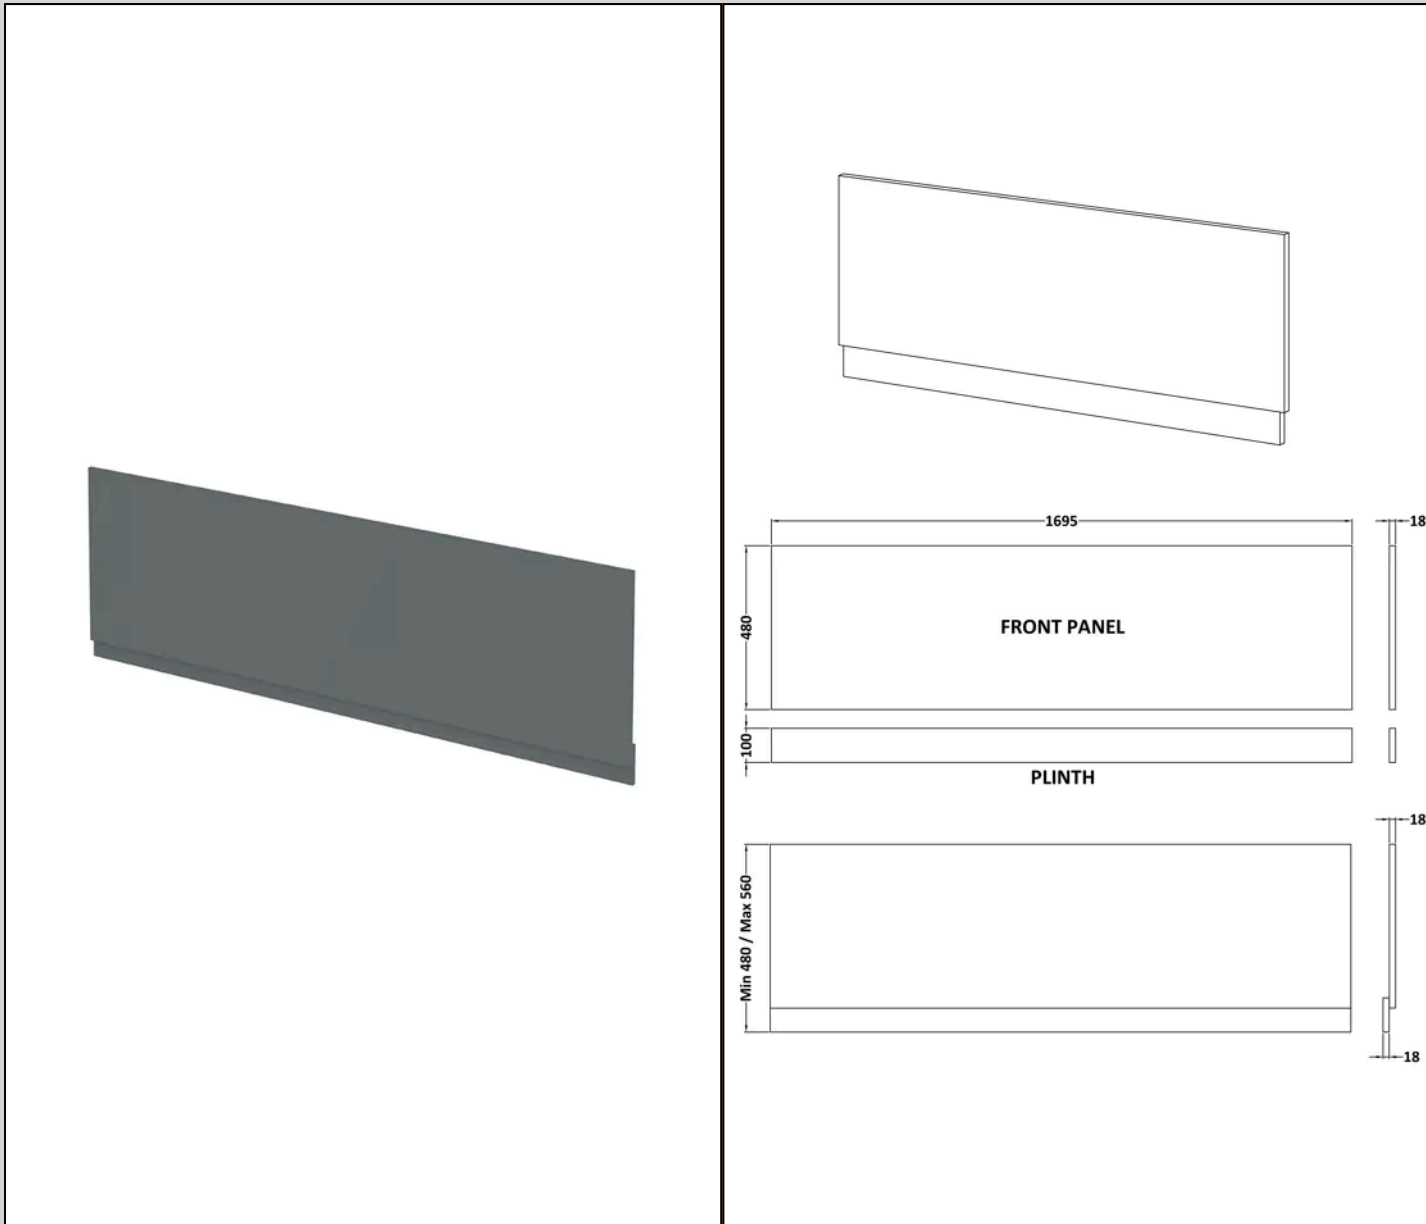

Sales Code: 345298

Barcode: 5056474544880

Brand: Nuie

Description: Halite 1700mm Matt Grey Waterproof Front Bath Panel

Product Dimensions

Product	550 x 1700 x 16mm (H x W x D)
Packaged	565 x 50 x 1715mm (H x W x D)
Nett Weight	9,3 kg
Packaged Weight	9,3 kg

Product Details

Country of Origin	China
Product Material	Polyurea,Pvc
Colour/Finish	Matt Grey
Style	Contemporary
Bath Panel Shape	Straight
Bath Panel Type	Front Panel
Fsc Certified	Yes
Material Thickness	16 mm