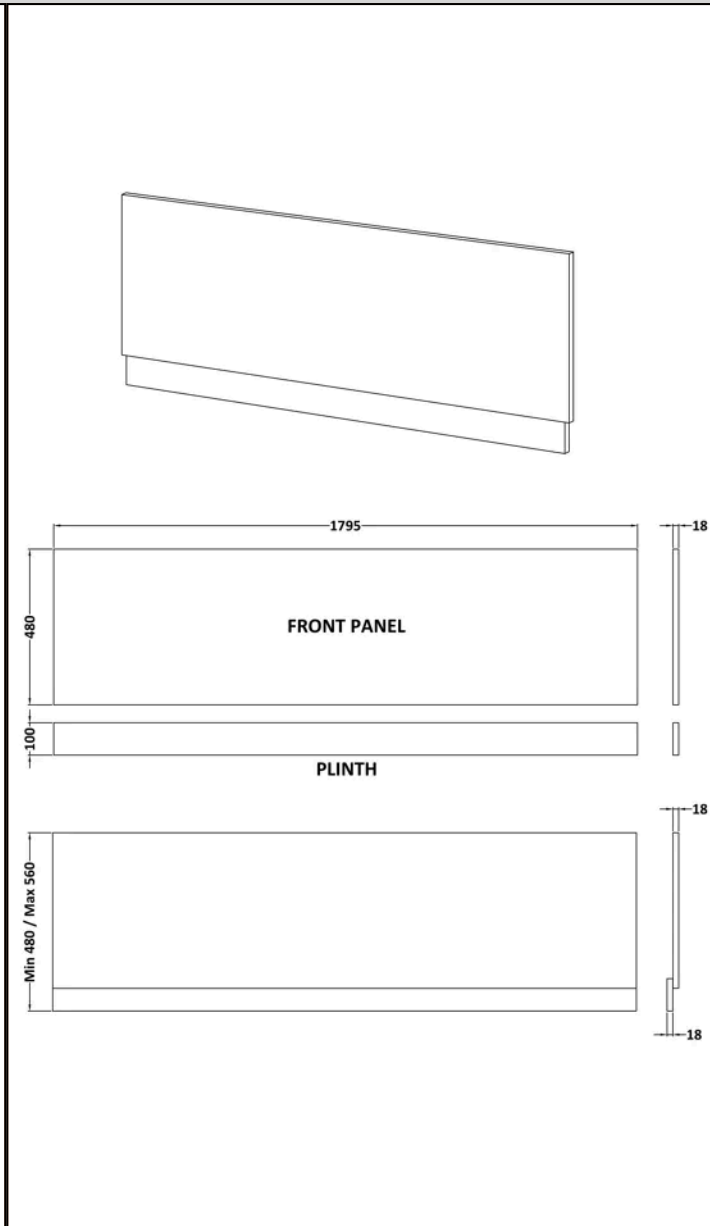

Sales Code: 345299

Barcode: 5056474544897

Brand: Nuie

Description: Halite 1800mm Matt Grey Waterproof Front Bath Panel

Product Dimensions

Product	550 x 1800 x 16mm (H x W x D)
Packaged	565 x 50 x 1815mm (H x W x D)
Nett Weight	9,3 kg
Packaged Weight	9,3 kg

Product Details

Country of Origin	China
Product Material	Polyurea,Pvc
Colour/Finish	Matt Grey
Style	Contemporary
Bath Panel Shape	Straight
Bath Panel Type	Front Panel
Fsc Certified	Yes
Material Thickness	16 mm