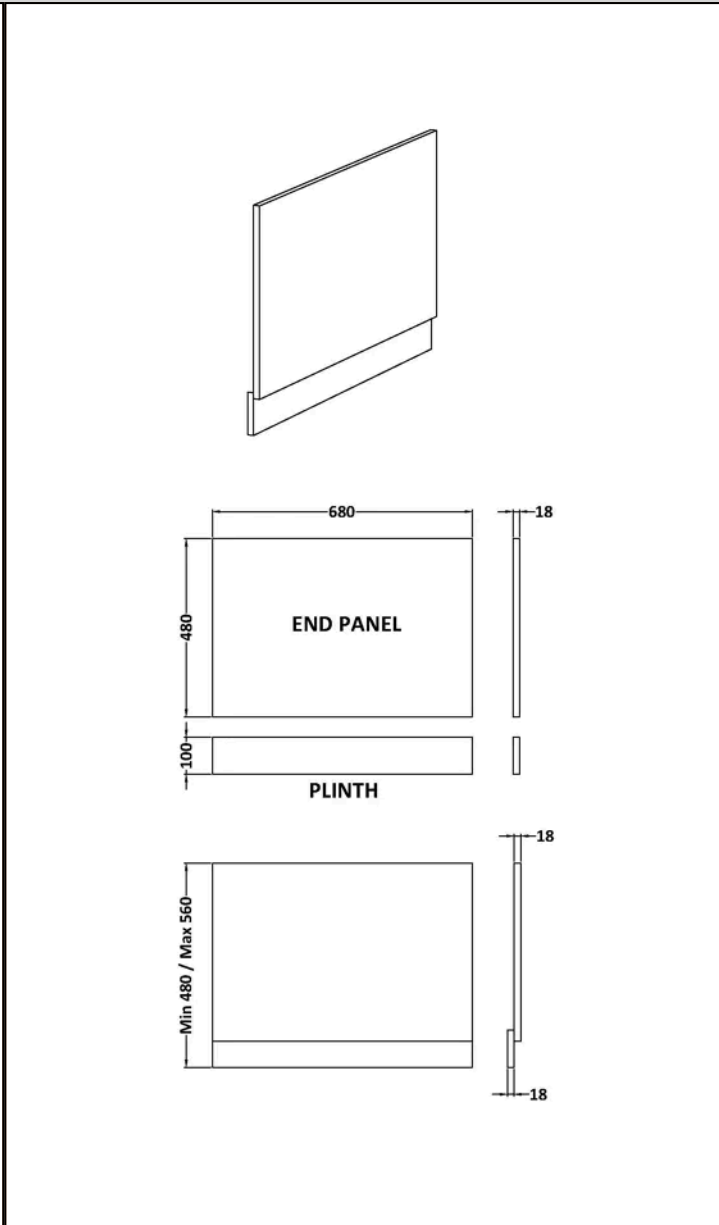

**Sales Code:** 345300

**Barcode:** 5056474527210

**Brand:** Nuie

**Description:** Halite 700mm Waterproof End Bath Panel

**Product Dimensions**

Product	700 x 680 x 36mm (H x W x D)
Packaged	565 x 50 x 715mm (H x W x D)
Nett Weight	3.3 kg
Packaged Weight	3.8 kg

**Product Details**

Country of Origin	China
Product Material	Pvc
Colour/Finish	Gloss White
Style	Contemporary
Fixings Included	Yes
Bath Panel Shape	Straight
Bath Panel Type	End Panel
Material Thickness	18 mm