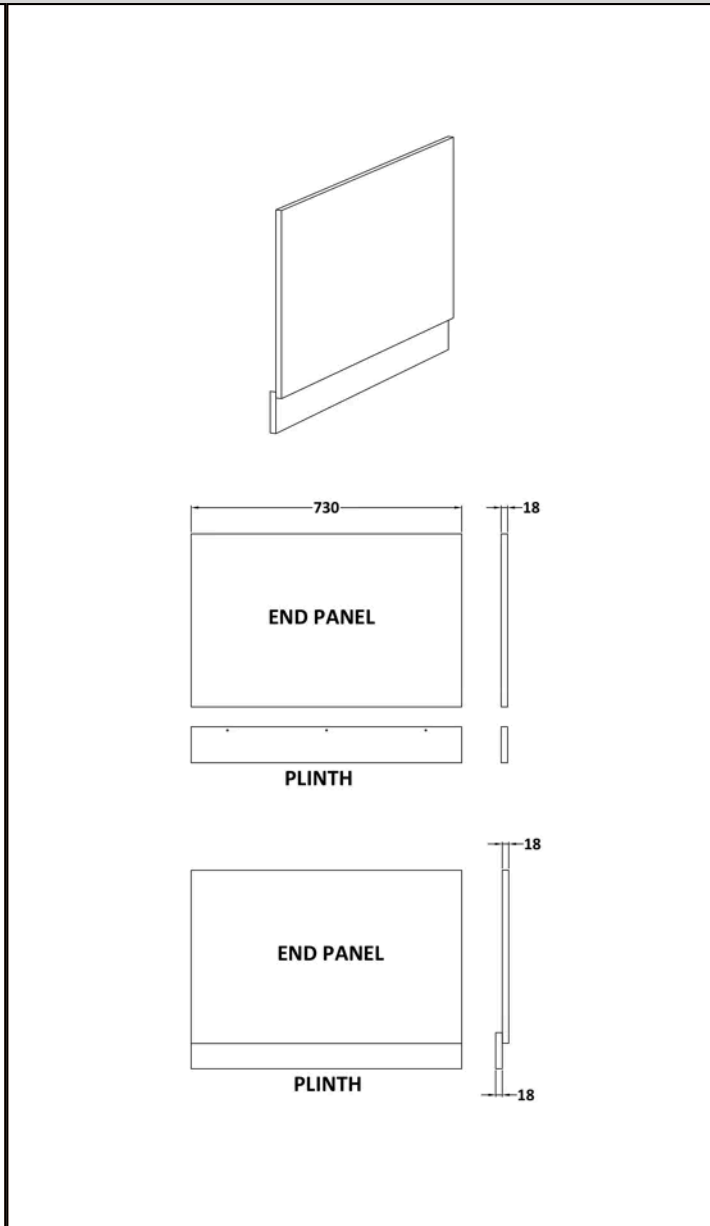

Sales Code: 345301

Barcode: 5056474527227

Brand: Nuie

Description: Halite 750mm Waterproof End Bath Panel

Product Dimensions

Product	550 x 750 x 16mm (H x W x D)
Packaged	565 x 50 x 765mm (H x W x D)
Nett Weight	4.2 kg
Packaged Weight	6.5 kg

Product Details

Country of Origin	China
Product Material	Polyurea,Pvc
Colour/Finish	Gloss White
Style	Contemporary
Bath Panel Shape	Straight
Bath Panel Type	End Panel
Fsc Certified	Yes
Material Thickness	18 mm