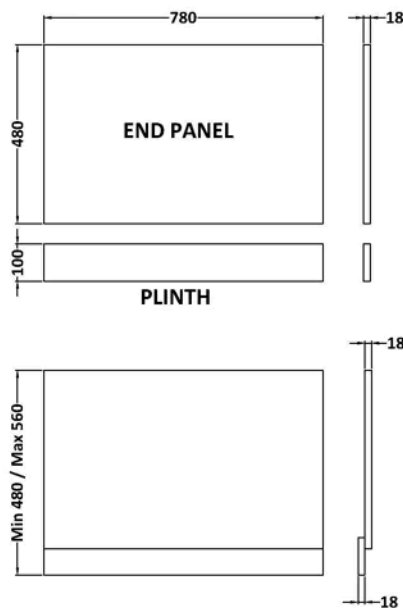

Sales Code: 345302

Barcode: 5056474527234

Brand: Nuie

Description: Halite 800mm Waterproof End Bath Panel

Product Dimensions

Product	780 x 780 x 36mm (H x W x D)
Packaged	565 x 50 x 815mm (H x W x D)
Nett Weight	4.5 kg
Packaged Weight	4.5 kg

Product Details

Country of Origin	China
Product Material	Pvc
Colour/Finish	Gloss White
Style	Contemporary
Fixings Included	Yes
Bath Panel Shape	Straight
Bath Panel Type	End Panel
Material Thickness	18 mm