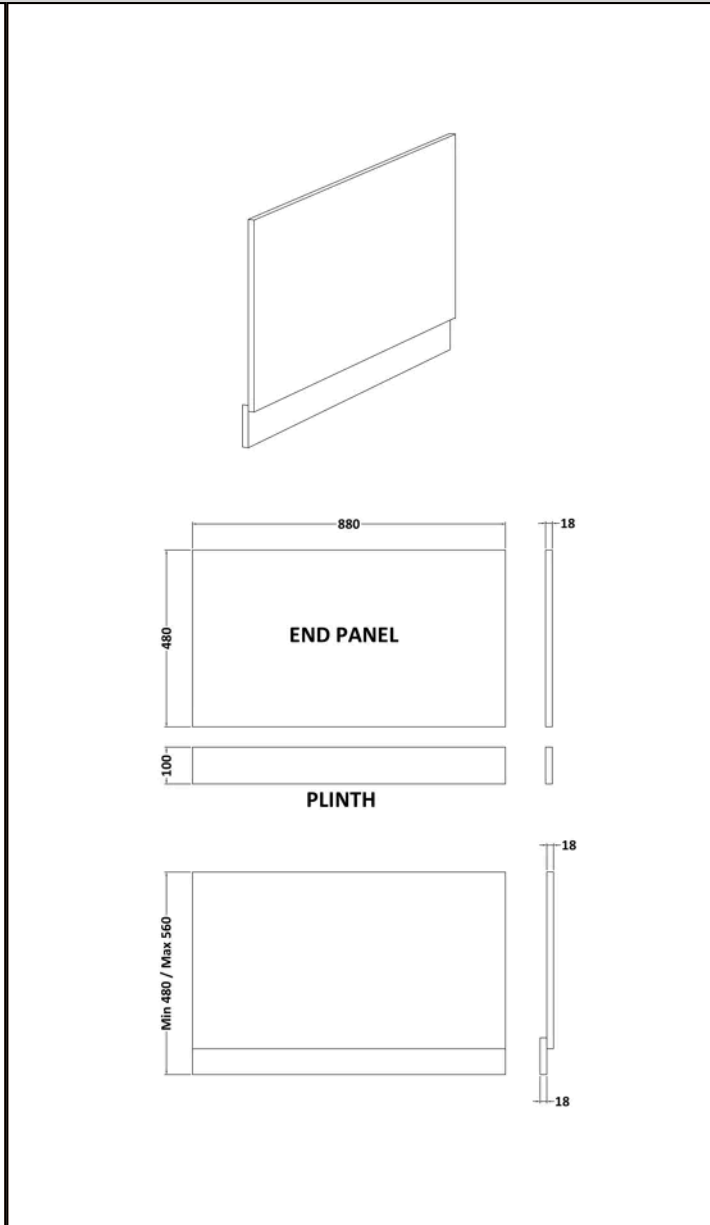

**Sales Code:** 345303

**Barcode:** 5056474527241

**Brand:** Nuie

**Description:** Halite 900mm White Gloss Waterproof End Bath Panel

**Product Dimensions**

Product	550 x 900 x 16 x 900mm (H x W x D x L)
Packaged	565 x 50 x 915mm (H x W x D)
Nett Weight	8 kg
Packaged Weight	8 kg

**Product Details**

Country of Origin	China
Product Material	Polyurea,Pvc
Colour/Finish	Gloss White
Style	Contemporary
Bath Panel Shape	Straight
Bath Panel Type	End Panel
Fsc Certified	Yes
Material Thickness	18 mm