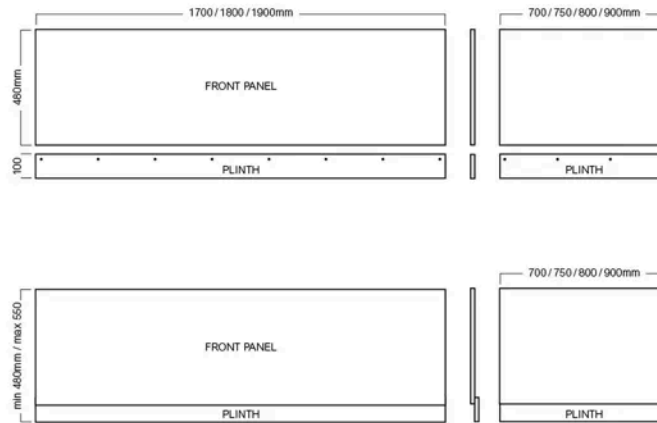

Sales Code: 345304

Barcode: 5056474527258

Brand: Nuie

Description: Halite 1500mm White Gloss Waterproof Front Bath Panel

Product Dimensions

Product	550 x 35 x 1500mm (H x W x D)
Packaged	565 x 50 x 1515mm (H x W x D)
Nett Weight	8 kg
Packaged Weight	8 kg

Product Details

Country of Origin	United Kingdom
Product Material	Foamed Pvc
Colour/Finish	White Gloss
Style	Contemporary
Material Thickness	18 mm