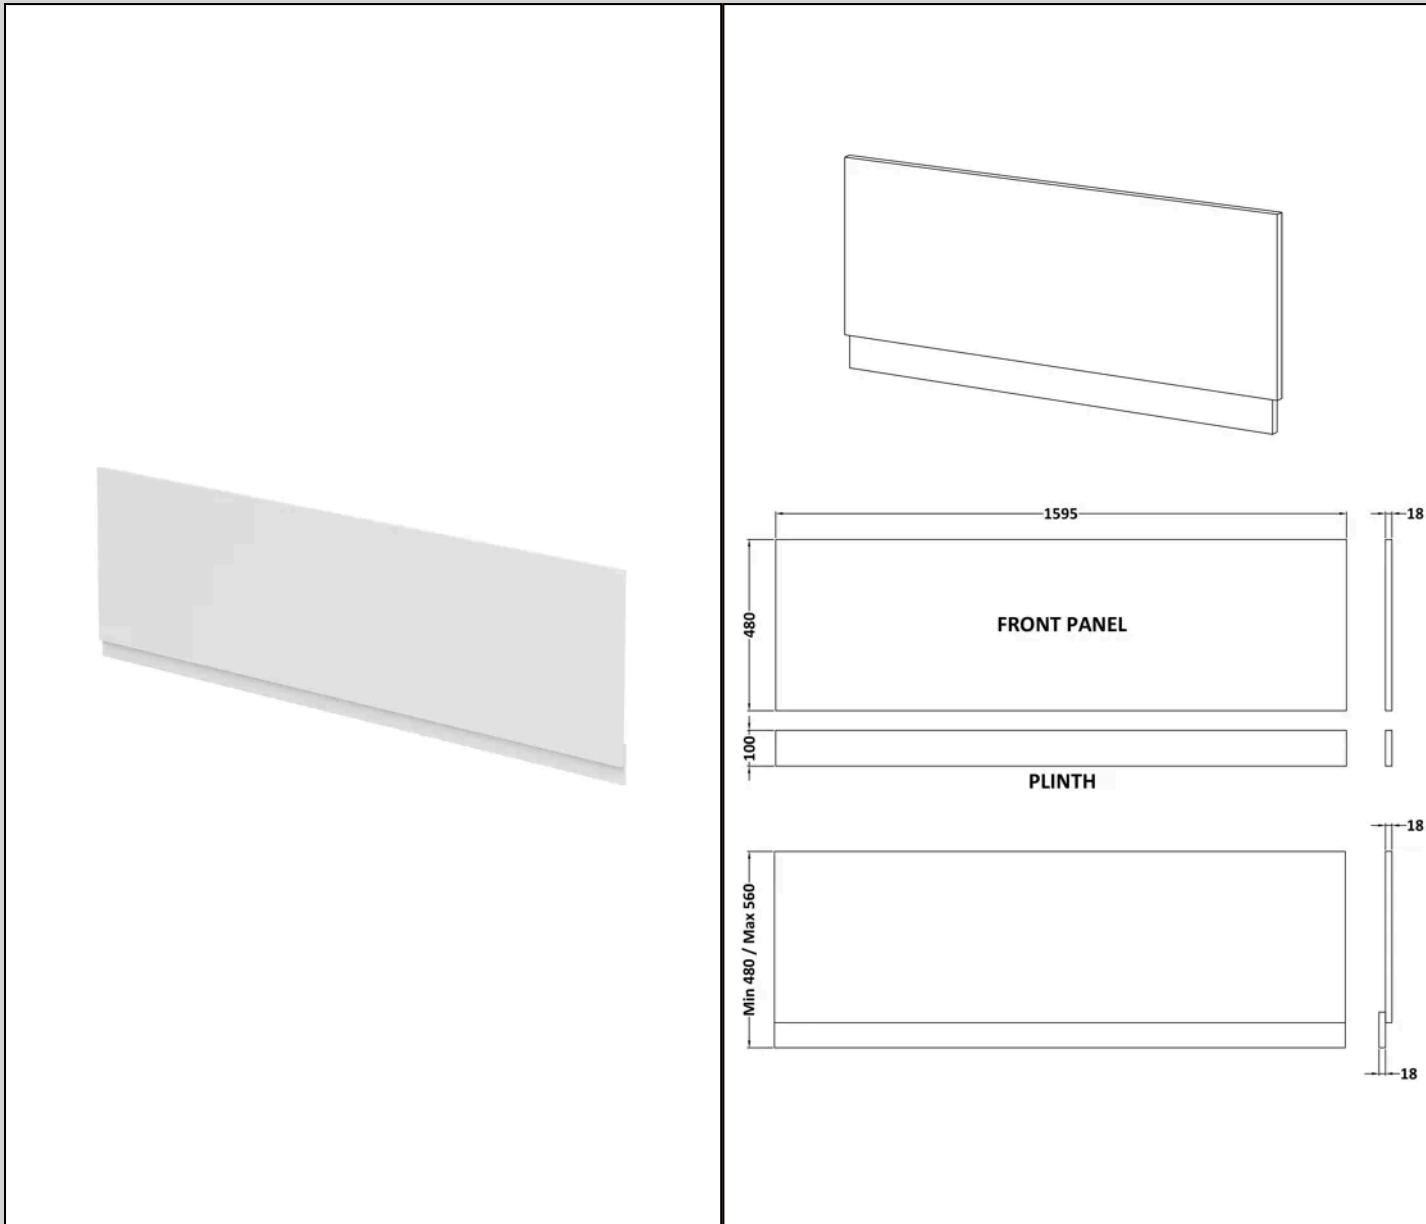

Sales Code: 345305

Barcode: 5056474527265

Brand: Nuie

Description: Halite 1600mm White Gloss Waterproof Front Bath Panel

Product Dimensions

Product	550 x 1600 x 16mm (H x W x D)
Packaged	565 x 50 x 1615mm (H x W x D)
Nett Weight	9 kg
Packaged Weight	9 kg

Product Details

Country of Origin	China
Product Material	Polyurea,Pvc
Colour/Finish	Gloss White
Style	Contemporary
Bath Panel Shape	Straight
Bath Panel Type	Front Panel
Fsc Certified	Yes
Material Thickness	18 mm