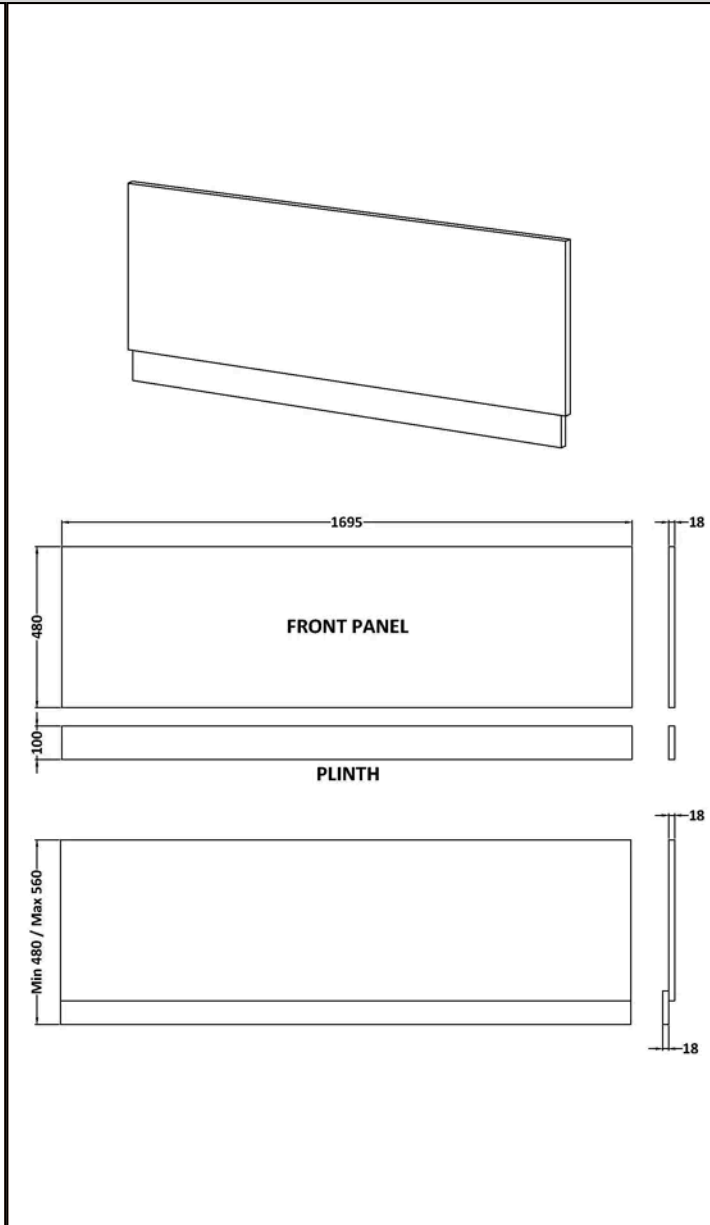

Sales Code: 345306

Barcode: 5056474527272

Brand: Nuie

Description: Halite 1700mm White Gloss Waterproof Front Bath Panel

Product Dimensions

Product	560 x 1695 x 36mm (H x W x D)
Packaged	565 x 50 x 1715mm (H x W x D)
Nett Weight	9,3 kg
Packaged Weight	9,3 kg

Product Details

Country of Origin	China
Product Material	Pvc
Colour/Finish	Gloss White
Style	Contemporary
Fixings Included	Yes
Bath Panel Shape	Straight
Bath Panel Type	Front Panel
Material Thickness	18 mm