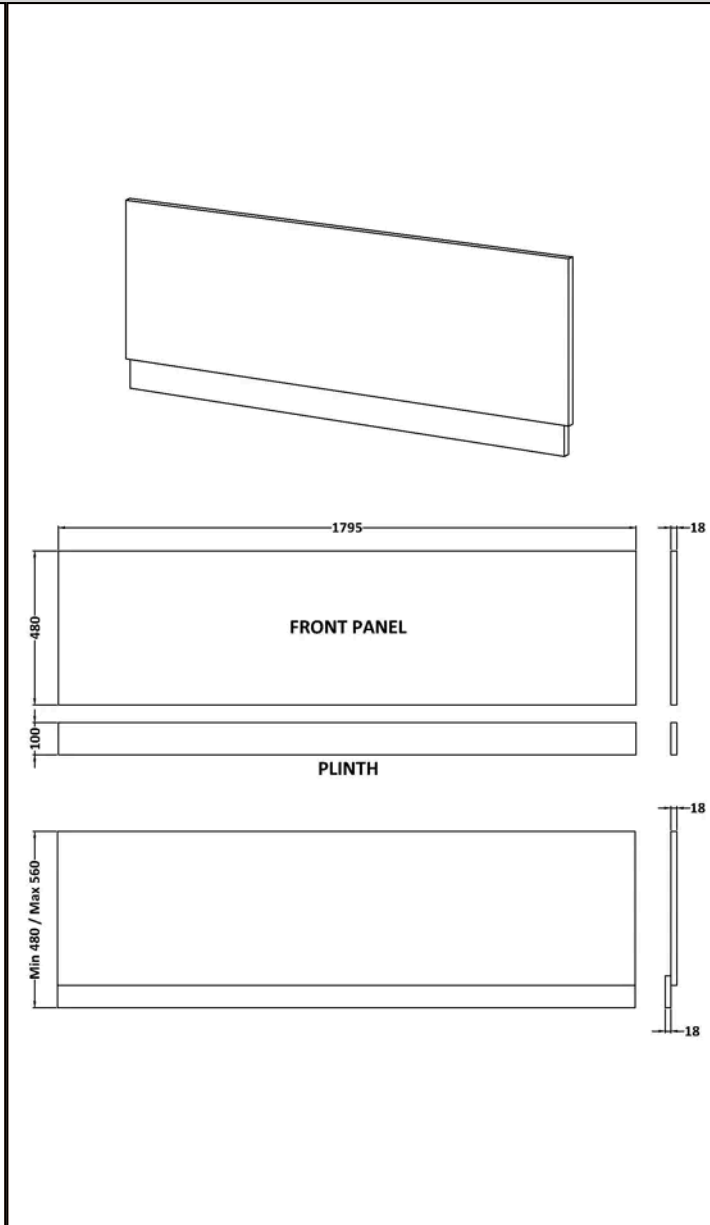

Sales Code: 345307

Barcode: 5056474527289

Brand: Nuie

Description: Halite 1800mm White Gloss Waterproof Front Bath Panel

Product Dimensions

Product	1795 x 1795 x 36mm (H x W x D)
Packaged	565 x 50 x 1815mm (H x W x D)
Nett Weight	9.3 kg
Packaged Weight	9.3 kg

Product Details

Country of Origin	China
Product Material	Pvc
Colour/Finish	Gloss White
Style	Contemporary
Fixings Included	Yes
Bath Panel Shape	Straight
Bath Panel Type	Front Panel
Material Thickness	18 mm