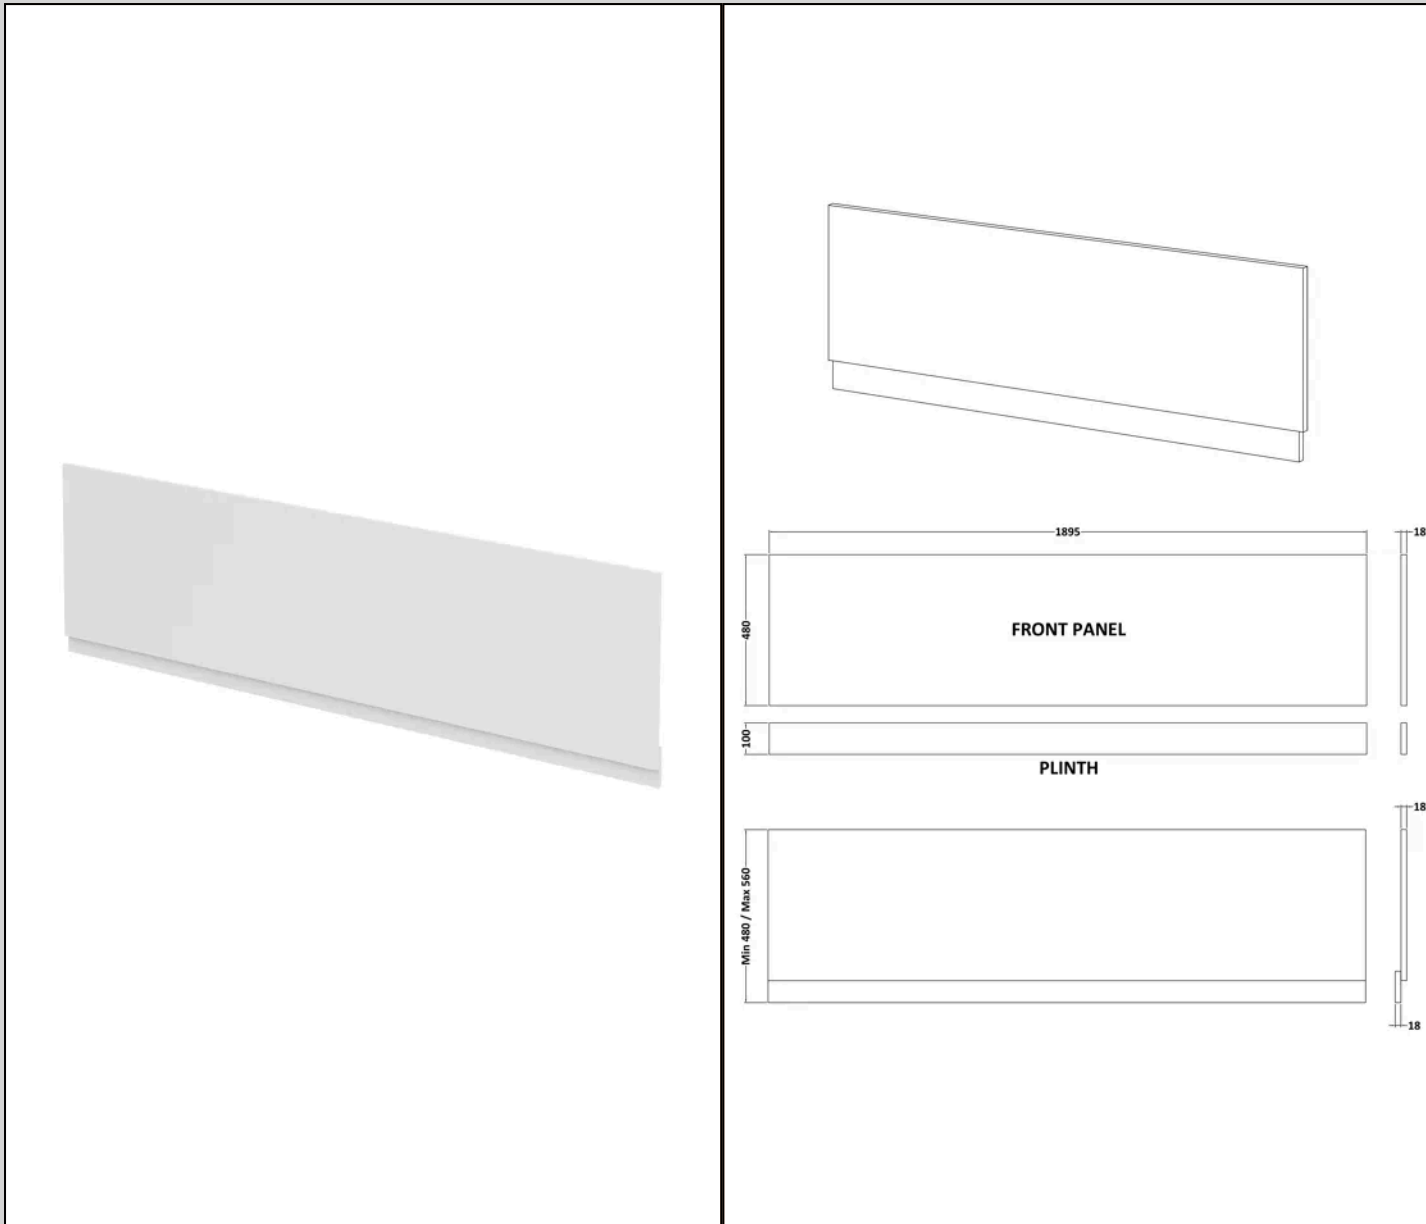

Sales Code: 345308

Barcode: 5056474527296

Brand: Nuie

Description: Halite 1900mm White Gloss Waterproof Front Bath Panel

Product Dimensions

Product	550 x 1900 x 16mm (H x W x D)
Packaged	565 x 50 x 1915mm (H x W x D)
Nett Weight	12 kg
Packaged Weight	12 kg

Product Details

Country of Origin	China
Product Material	Polyurea,Pvc
Colour/Finish	Gloss White
Style	Contemporary
Bath Panel Shape	Straight
Bath Panel Type	Front Panel
Fsc Certified	Yes
Material Thickness	18 mm