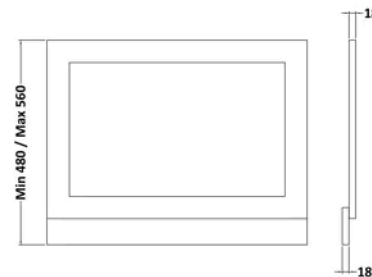

Sales Code: 345309

Barcode: 5056474544910

Brand: Nuie

Description: Halite 700mm White Shaker Style Waterproof End Bath Panel

Product Dimensions

Product	550 x 700 x 16mm (H x W x D)
Packaged	565 x 50 x 715mm (H x W x D)
Nett Weight	4.2 kg
Packaged Weight	4.2 kg

Product Details

Country of Origin	China
Product Material	Polyurea,Pvc
Colour/Finish	White
Style	Contemporary
Bath Panel Shape	Straight
Bath Panel Type	End Panel
Fsc Certified	Yes
Material Thickness	16 mm