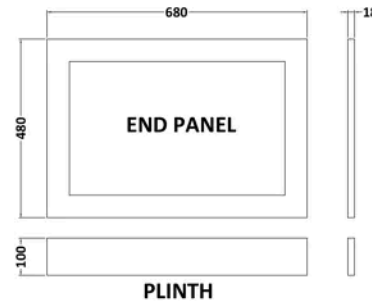

Sales Code: 345309

Barcode: 5056474544910

Brand: Nuie

Description: Halite 700mm White Shaker Style Waterproof End Bath Panel

Product Dimensions

Product	550 x 700 x 16mm (H x W x D)
Packaged	565 x 50 x 715mm (H x W x D)
Nett Weight	4.2 kg
Packaged Weight	4.2 kg

Product Details

Country of Origin	China
Product Material	Polyurea,Pvc
Colour/Finish	White
Style	Contemporary
Bath Panel Shape	Straight
Bath Panel Type	End Panel
Fsc Certified	Yes
Material Thickness	16 mm