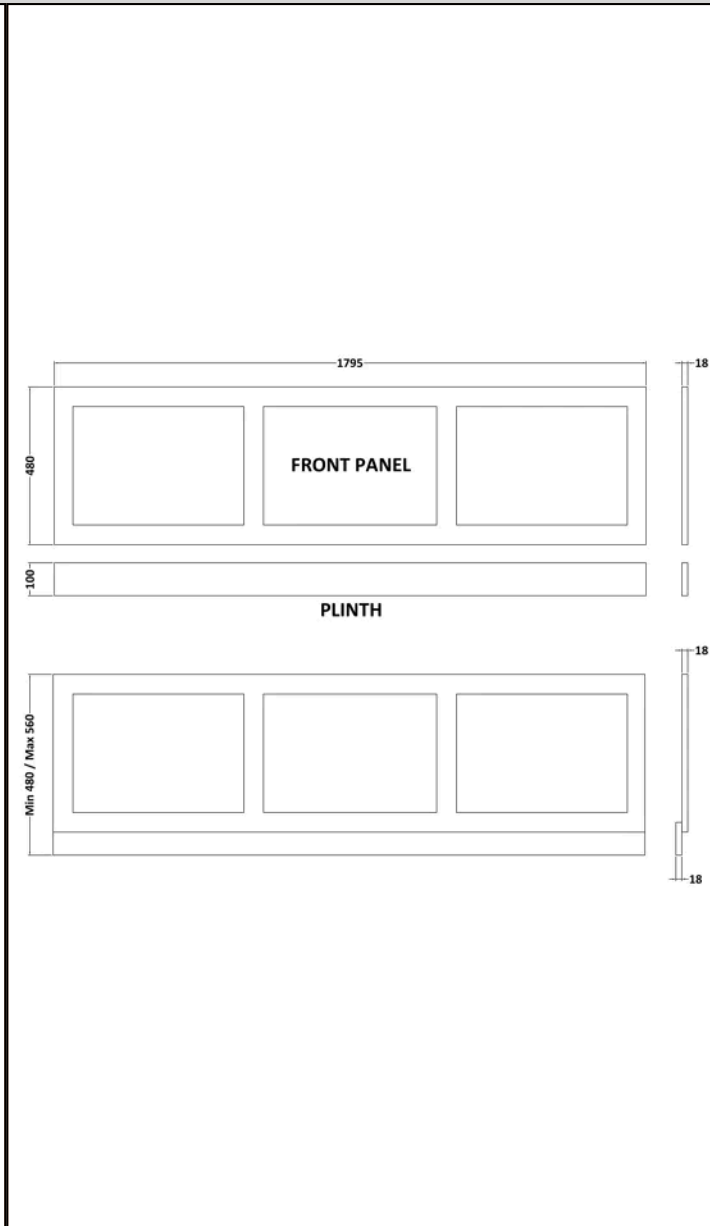

**Sales Code:** 345312

**Barcode:** 5056474544941

**Brand:** Nuie

**Description:** Halite 1800mm White Shaker Style Waterproof Front Bath Panel

**Product Dimensions**

Product	550 x 1800 x 16mm (H x W x D)
Packaged	565 x 50 x 1815mm (H x W x D)
Nett Weight	9,3 kg
Packaged Weight	11 kg

**Product Details**

Country of Origin	China
Product Material	Polyurea,Pvc
Colour/Finish	White
Style	Contemporary
Bath Panel Shape	Straight
Bath Panel Type	Front Panel
Fsc Certified	Yes
Material Thickness	16 mm