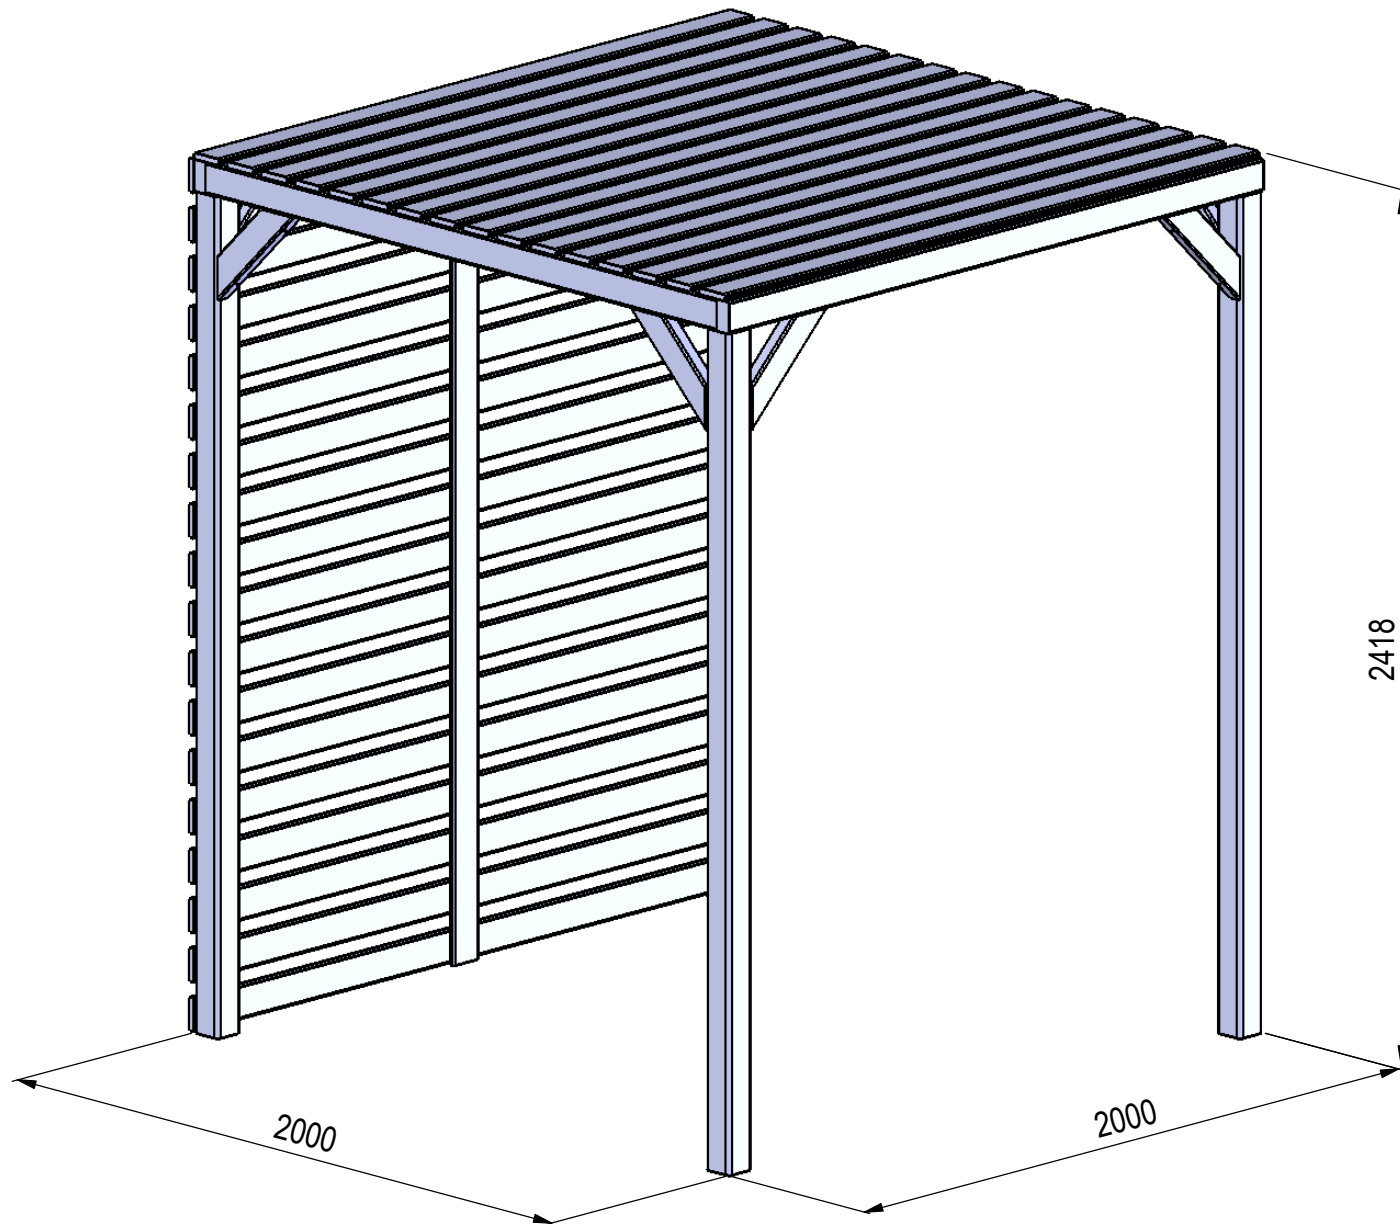

Modern Pergola 2m x 2m

1 x4 

3 x2 

4 x2 

5 x8 

6 x34 

7 x1 

8 x1 

1	4	88	88	2400
3	2	44	88	1912
4	2	44	88	2000
5	8	44	88	400
6	34	18	94	2000
7	1	18	94	2312
8	1	18	94	1912
W	32	5x80		
S	136	3.5x40		
T	68	3.5x30		

W 5x80 x32
S 3,5x40 x136
T 3,5x30 x68

Recommended tools (not included)

W 5x80 x16

5 x8

W 5x80 x16
S 3,5x40 x4

2000

6 x1

3

6 x17

S 3,5x40 x68
T 3,5x70 x36