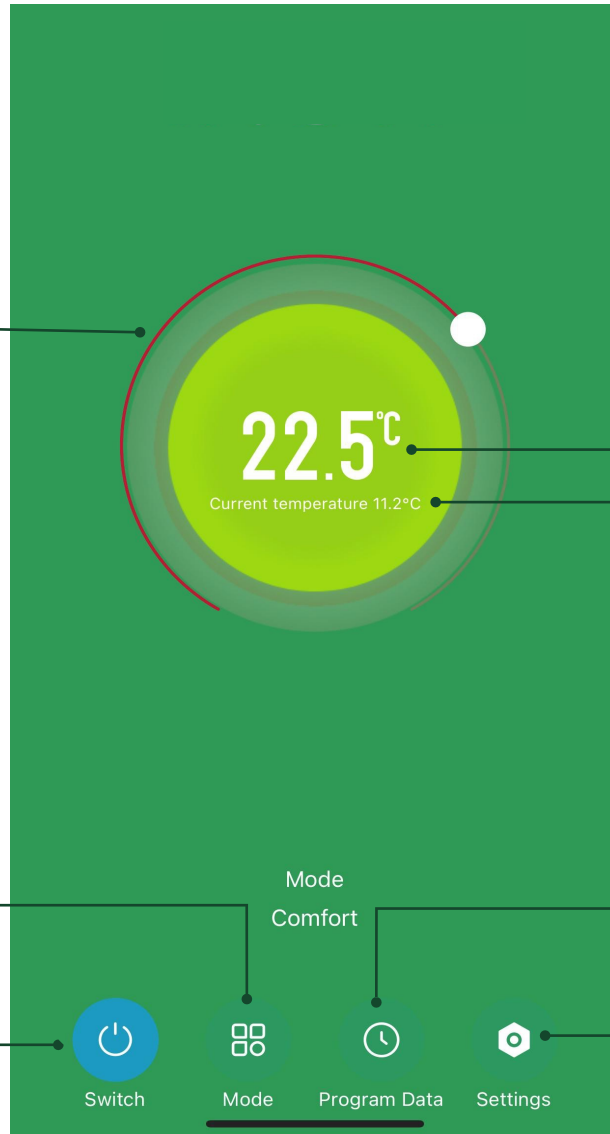

TECHNICAL DATA

Heating element:	X shaped Aluminum
Voltage:	220-240V AC / 50Hz
Wattage	1000W, 1500W, 2000W
Temperature setting	7-30 °C
IP rating:	IPX0
Appliance class:	Class I
Power cable length:	1.5m
WiFi frequency (2.4G band) Operation frequency Max RF power transmitted:	2400-2483.5MHz 17.21dBm (52.6mW) < 20dBm (100mW)

SCREEN DISPLAY

INOW APP CONTROL

Adjust set temperature

Set temperature
Room temperature

Choose mode

Set Program

Power
ON/OFF

Setting