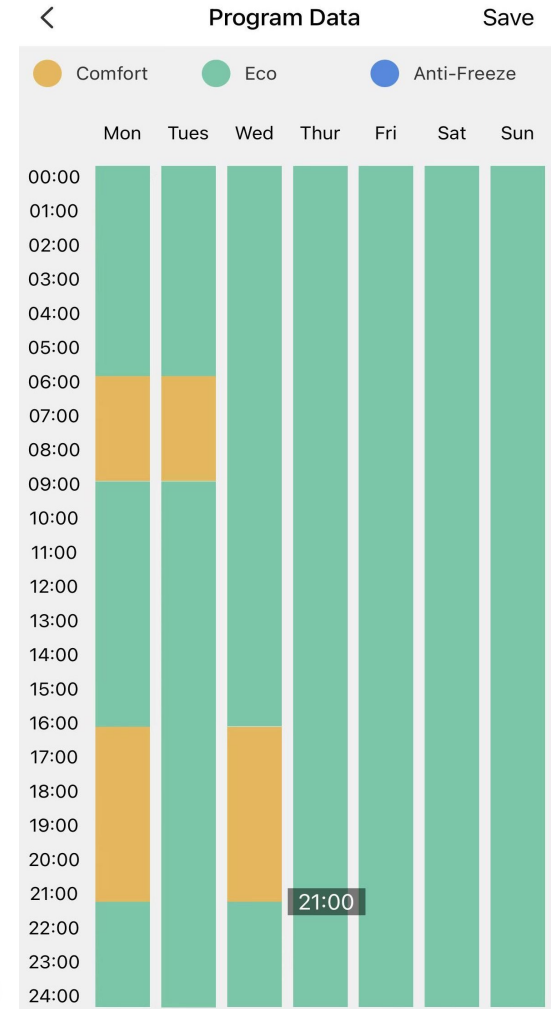

INOW APP CONTROL

No matter where you are, with our free and easy to use INOW App, choose from a range of settings and programming options for ultimate heating flexibility.

- Compatible with Android & iOS
- User friendly
- Temperature adjustment
- Remote lock radiators
- Create your own 24 hour schedule, 7 days a week