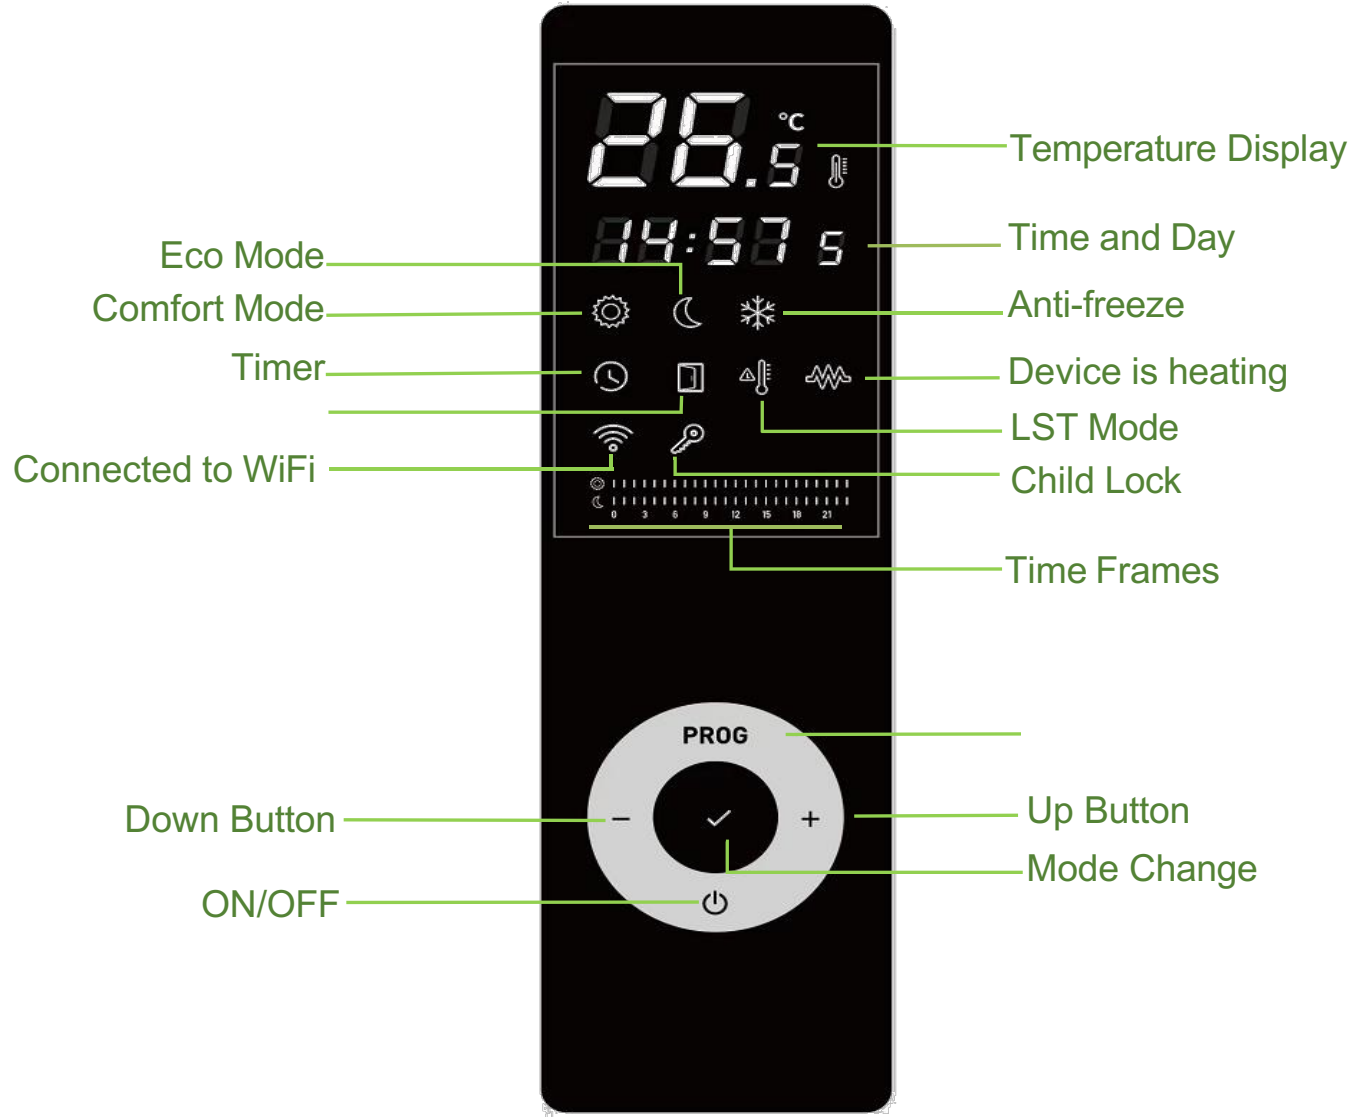

SCREEN DISPLAY

INOW APP CONTROL

Adjust set temperature

Set temperature
Room temperature

Choose mode

Set Program

Power
ON/OFF

Setting