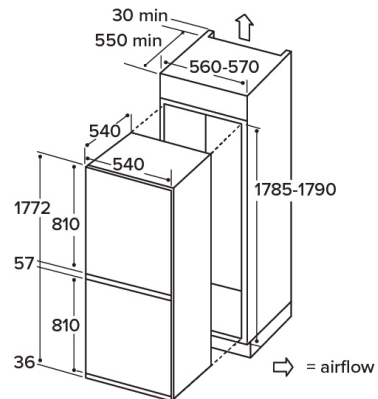

FW725 Built-in 50/50 Frost Free Fridge Freezer

Colour:
White

Features

- Sliding furniture fixings

Fridge features

- Fridge capacity: 147
- Egg tray: 1
- Wine Rack
- Salad Crisper Drawers: 2
- In-Door Balconies: 3
- Glass Shelf: 4
- Adjustable glass shelf: 3

Freezer features

- Freezer capacity: 77
- Frost Free
- Storage Compartments:
4

Technical specification

- UK Plug Fitted
- Noise efficiency class: C
- Noise level: 37dBA
- Total capacity: 224

Energy

- Energy rating: E