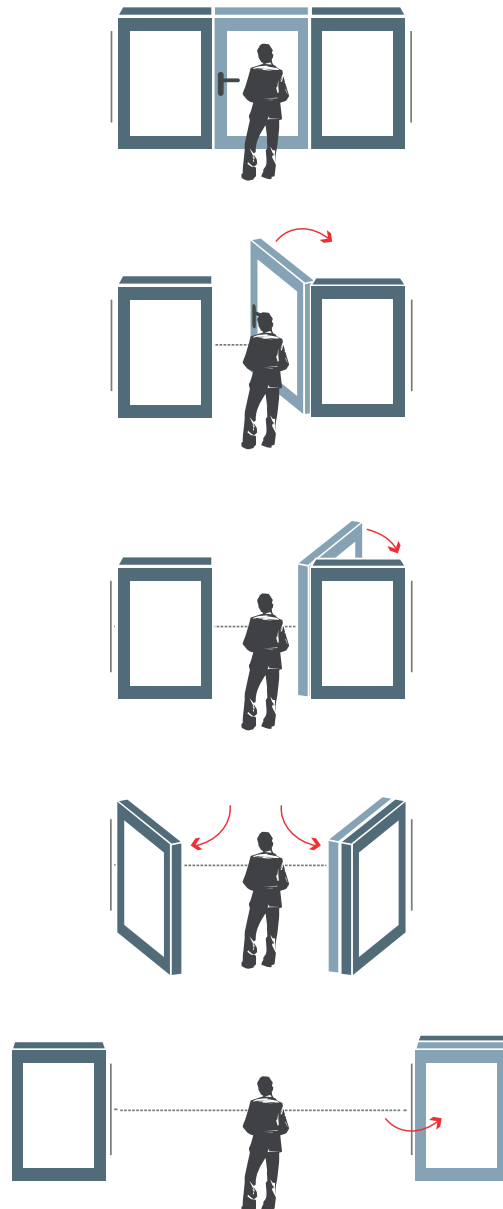

INTERNAL FOLD FLAT DOOR SET

2.1M (APPROX 7FT)

3 DOOR, INTERNAL FOLD FLAT DOOR SET

FRAME HEAD

FRAME JAMBS 1

ASTRAGAL

BRICKWORK OPENING

2100MM x 2017MM (WxH)

WEIGHT APPROXIMATELY

87KG

INTERNAL FOLD FLAT DOOR SET

2.1M (APPROX 7FT)

3 DOOR, INTERNAL FOLD FLAT DOOR SET

BRICKWORK OPENING

2100MM x 2017MM (WxH)

WEIGHT APPROXIMATELY

87KG

INTERNAL FOLD FLAT DOOR SET

2.1M (APPROX 7FT)

3 DOOR, INTERNAL FOLD FLAT DOOR SET

Outer frame can be rotated 180 degrees upon install to allow the doors to be opened towards or away from you depending on your preference.