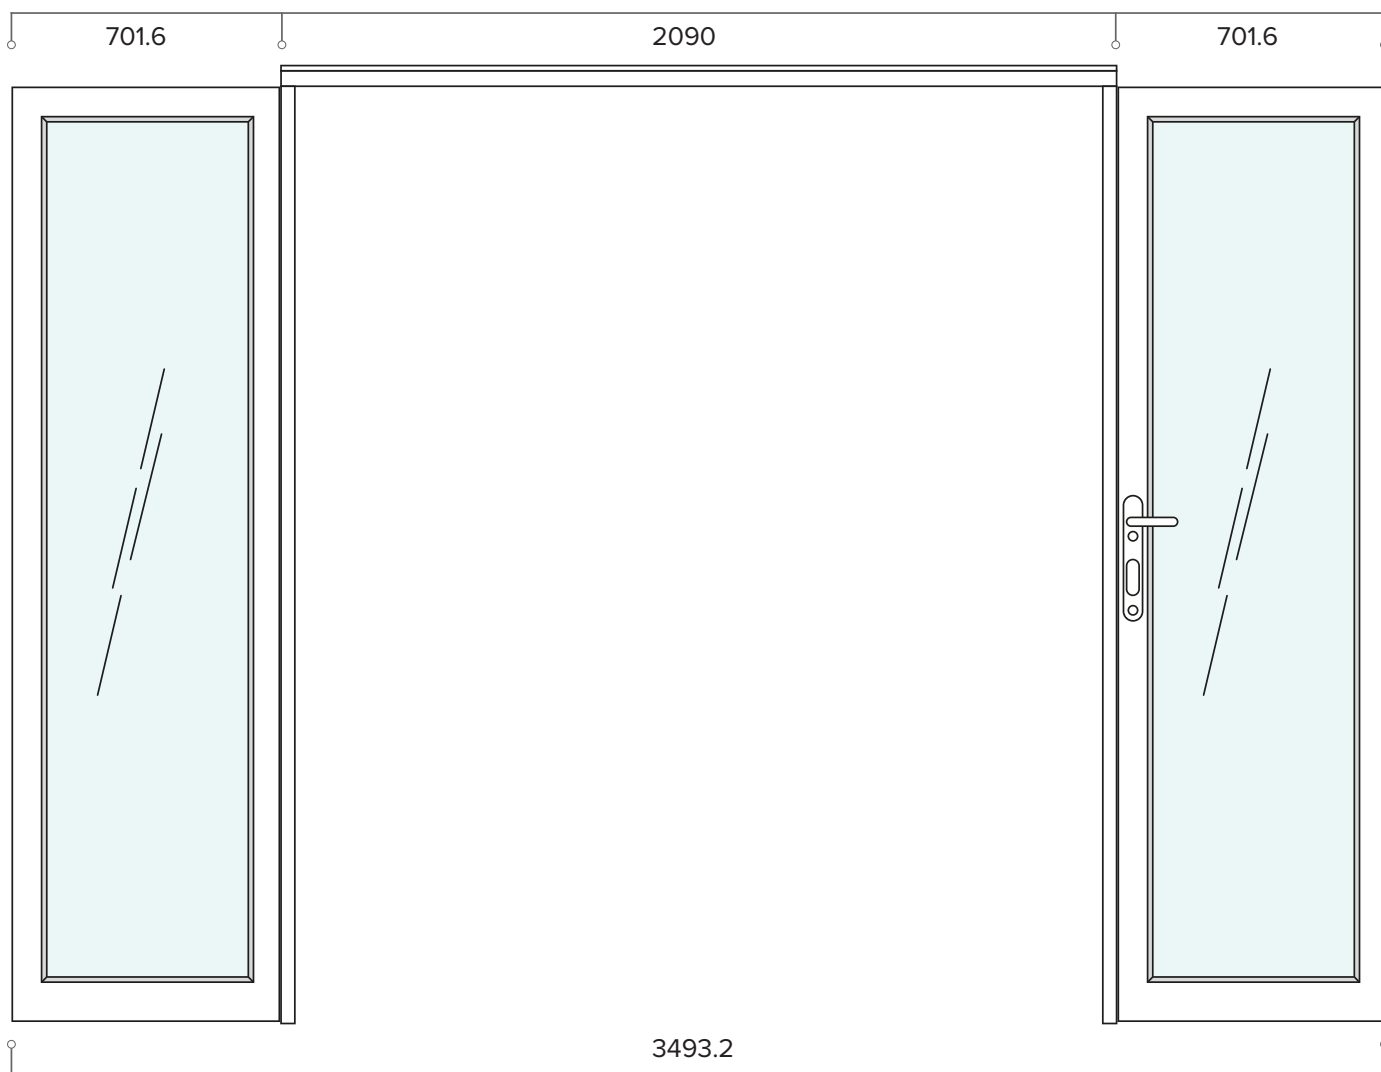

INTERNAL FOLD FLAT DOOR SET

2.1M (APPROX 7FT)

3 DOOR, INTERNAL FOLD FLAT DOOR SET

FRAME HEAD

FRAME JAMBS 1

ASTRAGAL

BRICKWORK OPENING

2100MM x 2017MM (WxH)

WEIGHT APPROXIMATELY

87KG

INTERNAL FOLD FLAT DOOR SET

2.1M (APPROX 7FT)

3 DOOR, INTERNAL FOLD FLAT DOOR SET

BRICKWORK OPENING

2100MM x 2017MM (WxH)

WEIGHT APPROXIMATELY

87KG

INTERNAL FOLD FLAT DOOR SET

2.1M (APPROX 7FT)

3 DOOR, INTERNAL FOLD FLAT DOOR SET

Outer frame can be rotated 180 degrees upon install to allow the doors to be opened towards or away from you depending on your preference.