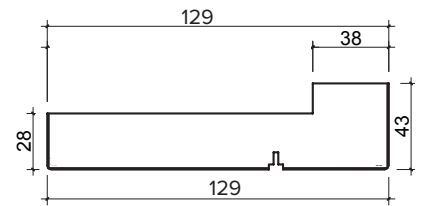

INTERNAL FOLD FLAT DOOR SET

2.1M (APPROX 7FT)

3 DOOR, INTERNAL FOLD FLAT DOOR SET

FRAME HEAD

FRAME JAMBS 1

ASTRAGAL

BRICKWORK OPENING

2100MM x 2017MM (WxH)

WEIGHT APPROXIMATELY

87KG

INTERNAL FOLD FLAT DOOR SET

2.1M (APPROX 7FT)

3 DOOR, INTERNAL FOLD FLAT DOOR SET

BRICKWORK OPENING

2100MM x 2017MM (WxH)

WEIGHT APPROXIMATELY

87KG

INTERNAL FOLD FLAT DOOR SET

2.1M (APPROX 7FT)

3 DOOR, INTERNAL FOLD FLAT DOOR SET

Outer frame can be rotated 180 degrees upon install to allow the doors to be opened towards or away from you depending on your preference.