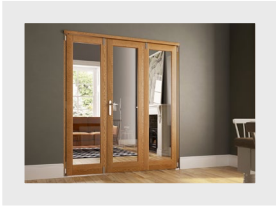

INTERNAL FOLD FLAT DOOR SET

2.1M (APPROX 7FT)

3 DOOR, INTERNAL FOLD FLAT DOOR SET

FRAME HEAD

FRAME JAMBS 1

ASTRAGAL

BRICKWORK OPENING

2100MM x 2017MM (WxH)

WEIGHT APPROXIMATELY

87KG

INTERNAL FOLD FLAT DOOR SET

2.1M (APPROX 7FT)

3 DOOR, INTERNAL FOLD FLAT DOOR SET

BRICKWORK OPENING

2100MM x 2017MM (WxH)

WEIGHT APPROXIMATELY

87KG

INTERNAL FOLD FLAT DOOR SET

2.1M (APPROX 7FT)

3 DOOR, INTERNAL FOLD FLAT DOOR SET

Outer frame can be rotated 180 degrees upon install to allow the doors to be opened towards or away from you depending on your preference.