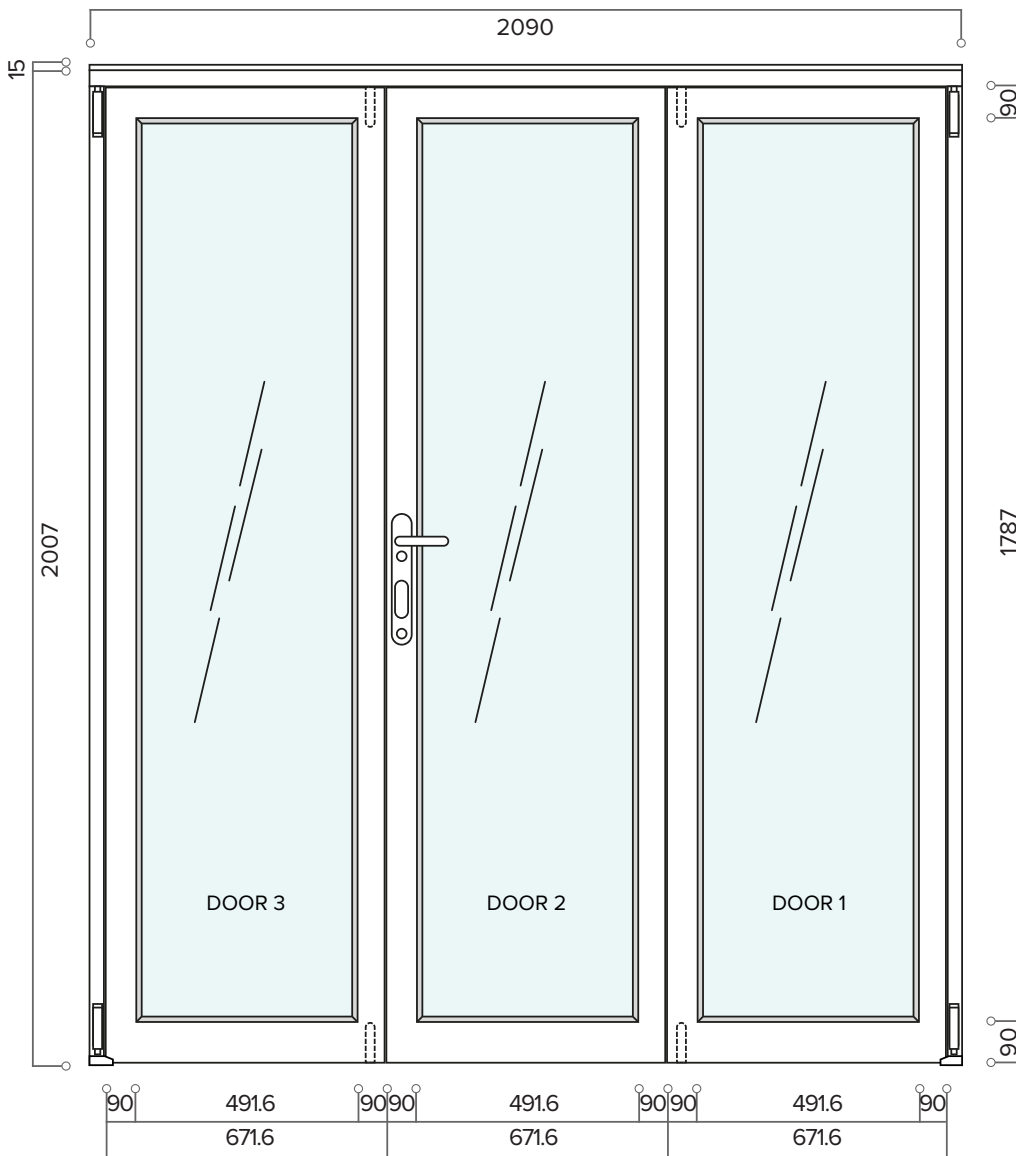

INTERNAL FOLD FLAT DOOR SET

2.1M (APPROX 7FT)

3 DOOR, INTERNAL FOLD FLAT DOOR SET

FRAME HEAD

FRAME JAMBS 1

ASTRAGAL

BRICKWORK OPENING

2100MM x 2017MM (WxH)

WEIGHT APPROXIMATELY

87KG

INTERNAL FOLD FLAT DOOR SET

2.1M (APPROX 7FT)

3 DOOR, INTERNAL FOLD FLAT DOOR SET

BRICKWORK OPENING

2100MM x 2017MM (WxH)

WEIGHT APPROXIMATELY

87KG

INTERNAL FOLD FLAT DOOR SET

2.1M (APPROX 7FT)

3 DOOR, INTERNAL FOLD FLAT DOOR SET

Outer frame can be rotated 180 degrees upon install to allow the doors to be opened towards or away from you depending on your preference.