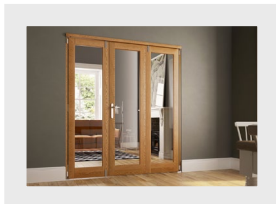

INTERNAL FOLD FLAT DOOR SET

2.1M (APPROX 7FT)

3 DOOR, INTERNAL FOLD FLAT DOOR SET

FRAME HEAD

FRAME JAMBS 1

ASTRAGAL

BRICKWORK OPENING

2100MM x 2017MM (WxH)

WEIGHT APPROXIMATELY

87KG

INTERNAL FOLD FLAT DOOR SET

2.1M (APPROX 7FT)

3 DOOR, INTERNAL FOLD FLAT DOOR SET

BRICKWORK OPENING

2100MM x 2017MM (WxH)

WEIGHT APPROXIMATELY

87KG

INTERNAL FOLD FLAT DOOR SET

2.1M (APPROX 7FT)

3 DOOR, INTERNAL FOLD FLAT DOOR SET

Outer frame can be rotated 180 degrees upon install to allow the doors to be opened towards or away from you depending on your preference.