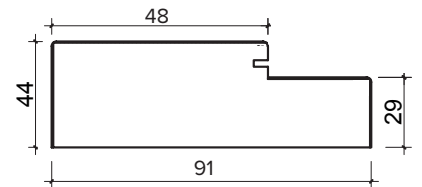

INTERNAL FOLD FLAT DOOR SET

2.1M (APPROX 7FT)

3 DOOR, INTERNAL FOLD FLAT DOOR SET

FRAME HEAD

FRAME JAMBS 1

ASTRAGAL

BRICKWORK OPENING

2100MM x 2017MM (WxH)

WEIGHT APPROXIMATELY

87KG

INTERNAL FOLD FLAT DOOR SET

2.1M (APPROX 7FT)

3 DOOR, INTERNAL FOLD FLAT DOOR SET

BRICKWORK OPENING

2100MM x 2017MM (WxH)

WEIGHT APPROXIMATELY

87KG

INTERNAL FOLD FLAT DOOR SET

2.1M (APPROX 7FT)

3 DOOR, INTERNAL FOLD FLAT DOOR SET

Outer frame can be rotated 180 degrees upon install to allow the doors to be opened towards or away from you depending on your preference.