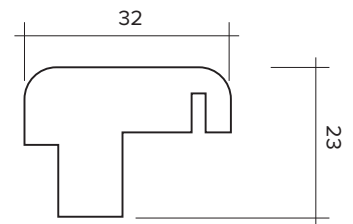

INTERNAL FOLD FLAT DOOR SET

2.1M (APPROX 7FT)

3 DOOR, INTERNAL FOLD FLAT DOOR SET

FRAME HEAD

FRAME JAMBS 1

ASTRAGAL

BRICKWORK OPENING

2100MM x 2017MM (WxH)

WEIGHT APPROXIMATELY

87KG

INTERNAL FOLD FLAT DOOR SET

2.1M (APPROX 7FT)

3 DOOR, INTERNAL FOLD FLAT DOOR SET

BRICKWORK OPENING

2100MM x 2017MM (WxH)

WEIGHT APPROXIMATELY

87KG

INTERNAL FOLD FLAT DOOR SET

2.1M (APPROX 7FT)

3 DOOR, INTERNAL FOLD FLAT DOOR SET

Outer frame can be rotated 180 degrees upon install to allow the doors to be opened towards or away from you depending on your preference.