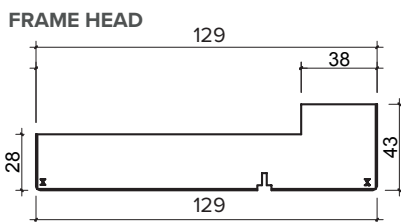

INTERNAL FOLD FLAT DOOR SET

2.4M (APPROX 8FT)

4 DOOR, INTERNAL FOLD FLAT DOOR SET

BRICKWORK OPENING
WEIGHT APPROXIMATELY

2400MM x 2017MM (WxH)
95KG

INTERNAL FOLD FLAT DOOR SET

2.4M (APPROX 8FT)

4 DOOR, INTERNAL FOLD FLAT DOOR SET

BRICKWORK OPENING

2400MM x 2017MM (WxH)

WEIGHT APPROXIMATELY

95KG

INTERNAL FOLD FLAT DOOR SET

2.4M (APPROX 8FT)

4 DOOR, INTERNAL FOLD FLAT DOOR SET

Outer frame can be rotated 180 degrees upon install to allow the doors to be opened towards or away from you depending on your preference.