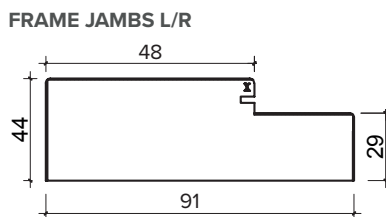

INTERNAL FOLD FLAT DOOR SET

2.4M (APPROX 8FT)

4 DOOR, INTERNAL FOLD FLAT DOOR SET

BRICKWORK OPENING
WEIGHT APPROXIMATELY

2400MM x 2017MM (WxH)
95KG

INTERNAL FOLD FLAT DOOR SET

2.4M (APPROX 8FT)

4 DOOR, INTERNAL FOLD FLAT DOOR SET

BRICKWORK OPENING

2400MM x 2017MM (WxH)

WEIGHT APPROXIMATELY

95KG

INTERNAL FOLD FLAT DOOR SET

2.4M (APPROX 8FT)

4 DOOR, INTERNAL FOLD FLAT DOOR SET

Outer frame can be rotated 180 degrees upon install to allow the doors to be opened towards or away from you depending on your preference.