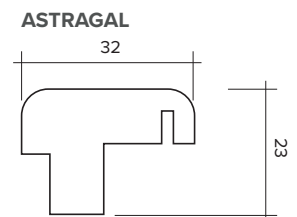

INTERNAL FOLD FLAT DOOR SET

2.4M (APPROX 8FT)

4 DOOR, INTERNAL FOLD FLAT DOOR SET

BRICKWORK OPENING
WEIGHT APPROXIMATELY

2400MM x 2017MM (WxH)
95KG

INTERNAL FOLD FLAT DOOR SET

2.4M (APPROX 8FT)

4 DOOR, INTERNAL FOLD FLAT DOOR SET

BRICKWORK OPENING

2400MM x 2017MM (WxH)

WEIGHT APPROXIMATELY

95KG

INTERNAL FOLD FLAT DOOR SET

2.4M (APPROX 8FT)

4 DOOR, INTERNAL FOLD FLAT DOOR SET

Outer frame can be rotated 180 degrees upon install to allow the doors to be opened towards or away from you depending on your preference.