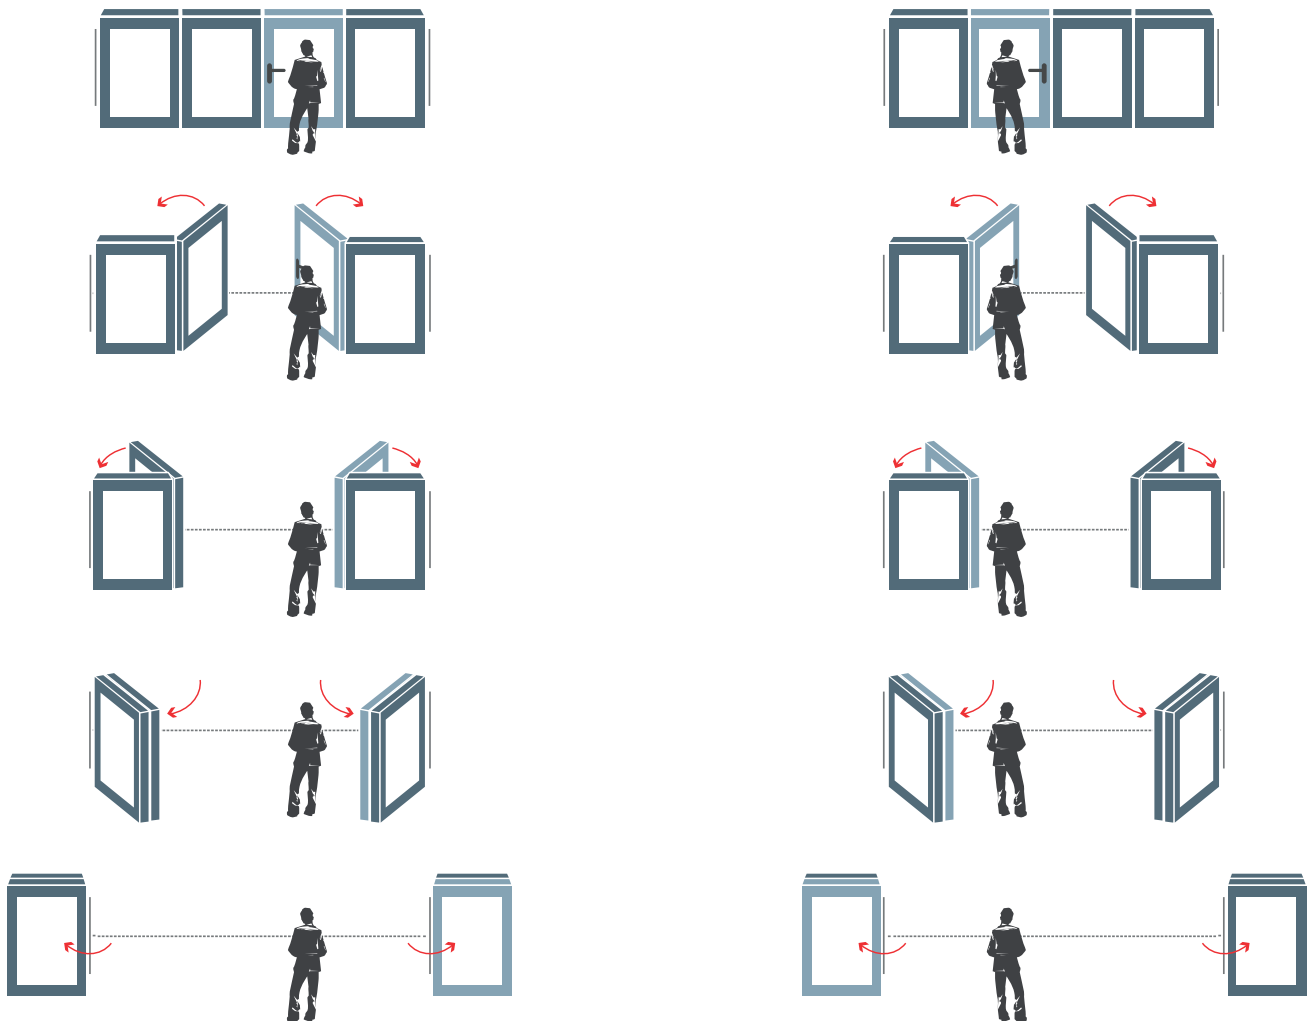

INTERNAL FOLD FLAT DOOR SET

2.4M (APPROX 8FT)

4 DOOR, INTERNAL FOLD FLAT DOOR SET

BRICKWORK OPENING
WEIGHT APPROXIMATELY

2400MM x 2017MM (WxH)
95KG

INTERNAL FOLD FLAT DOOR SET

2.4M (APPROX 8FT)

4 DOOR, INTERNAL FOLD FLAT DOOR SET

BRICKWORK OPENING

2400MM x 2017MM (WxH)

WEIGHT APPROXIMATELY

95KG

INTERNAL FOLD FLAT DOOR SET

2.4M (APPROX 8FT)

4 DOOR, INTERNAL FOLD FLAT DOOR SET

Outer frame can be rotated 180 degrees upon install to allow the doors to be opened towards or away from you depending on your preference.