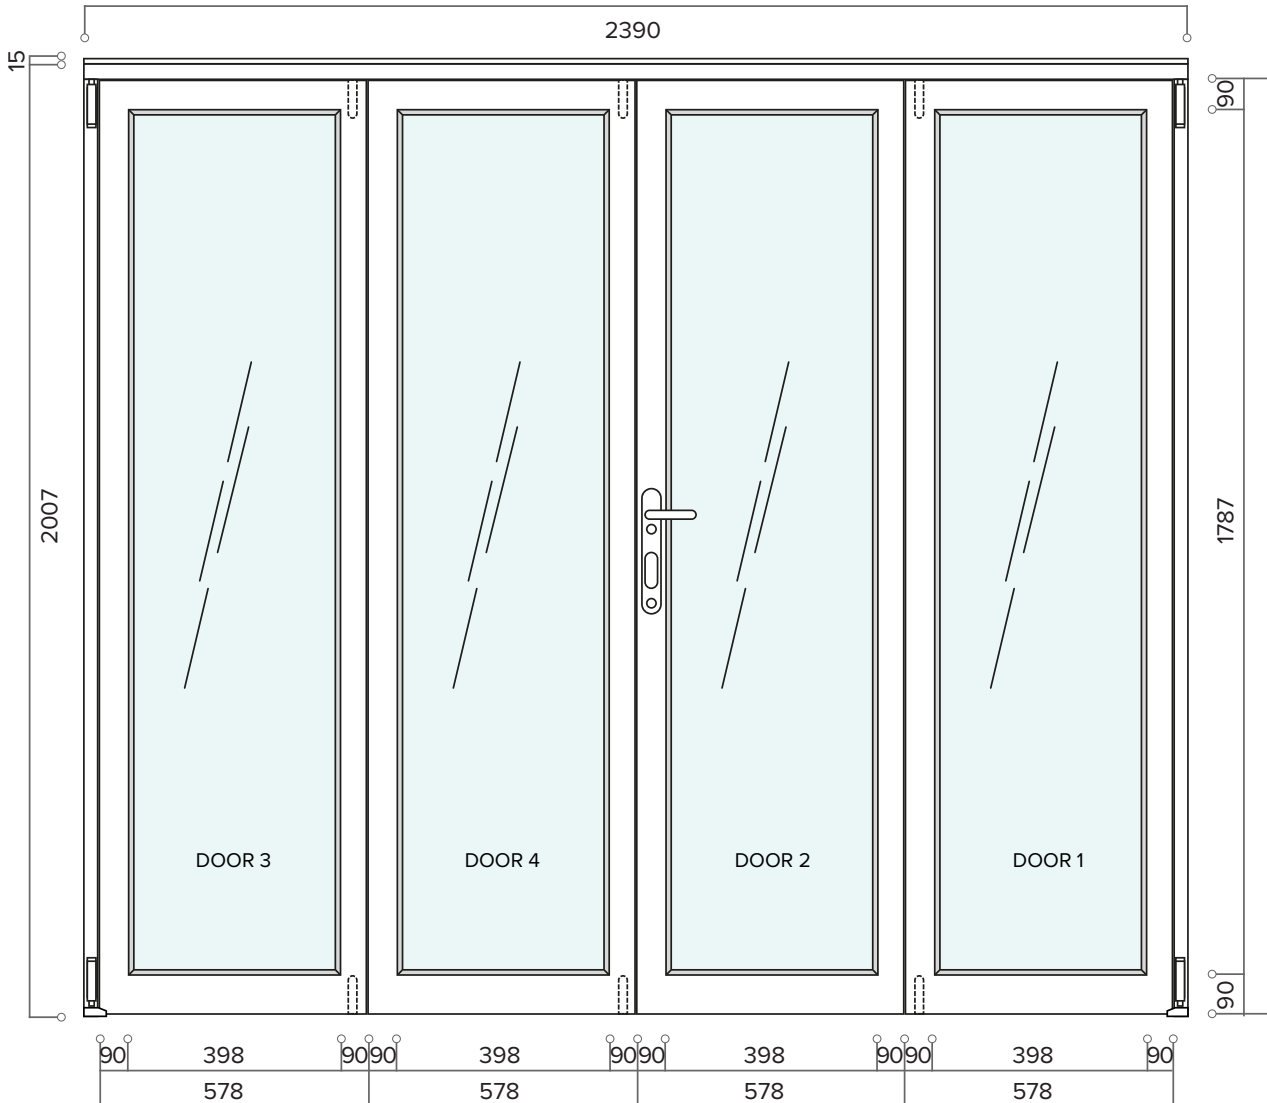

INTERNAL FOLD FLAT DOOR SET

2.4M (APPROX 8FT)

4 DOOR, INTERNAL FOLD FLAT DOOR SET

BRICKWORK OPENING
WEIGHT APPROXIMATELY

2400MM x 2017MM (WxH)
95KG

INTERNAL FOLD FLAT DOOR SET

2.4M (APPROX 8FT)

4 DOOR, INTERNAL FOLD FLAT DOOR SET

BRICKWORK OPENING

2400MM x 2017MM (WxH)

WEIGHT APPROXIMATELY

95KG

INTERNAL FOLD FLAT DOOR SET

2.4M (APPROX 8FT)

4 DOOR, INTERNAL FOLD FLAT DOOR SET

Outer frame can be rotated 180 degrees upon install to allow the doors to be opened towards or away from you depending on your preference.