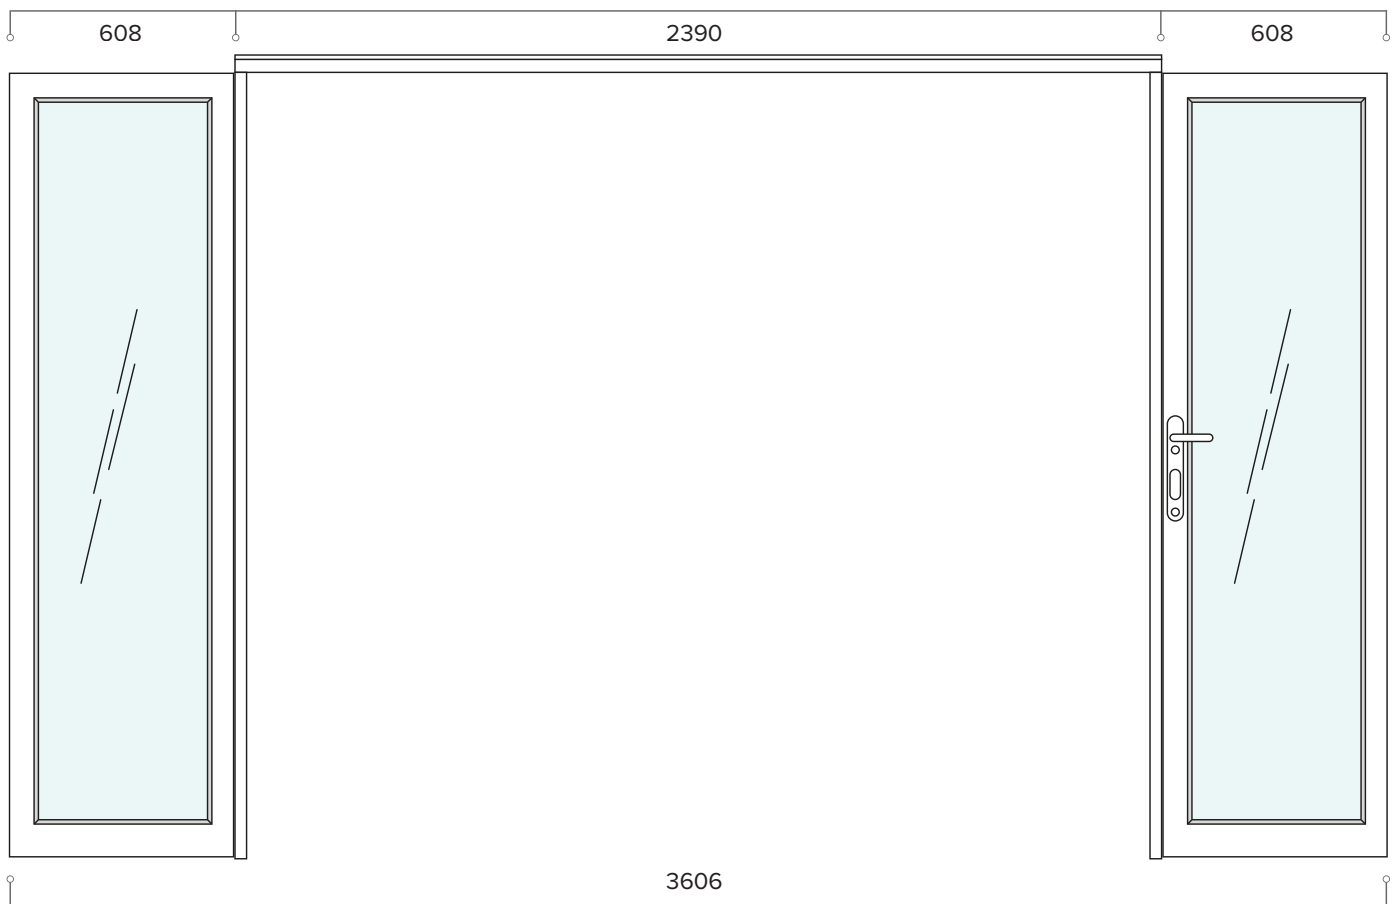

INTERNAL FOLD FLAT DOOR SET

2.4M (APPROX 8FT)

4 DOOR, INTERNAL FOLD FLAT DOOR SET

BRICKWORK OPENING
WEIGHT APPROXIMATELY

2400MM x 2017MM (WxH)
95KG

INTERNAL FOLD FLAT DOOR SET

2.4M (APPROX 8FT)

4 DOOR, INTERNAL FOLD FLAT DOOR SET

BRICKWORK OPENING

2400MM x 2017MM (WxH)

WEIGHT APPROXIMATELY

95KG

INTERNAL FOLD FLAT DOOR SET

2.4M (APPROX 8FT)

4 DOOR, INTERNAL FOLD FLAT DOOR SET

Outer frame can be rotated 180 degrees upon install to allow the doors to be opened towards or away from you depending on your preference.