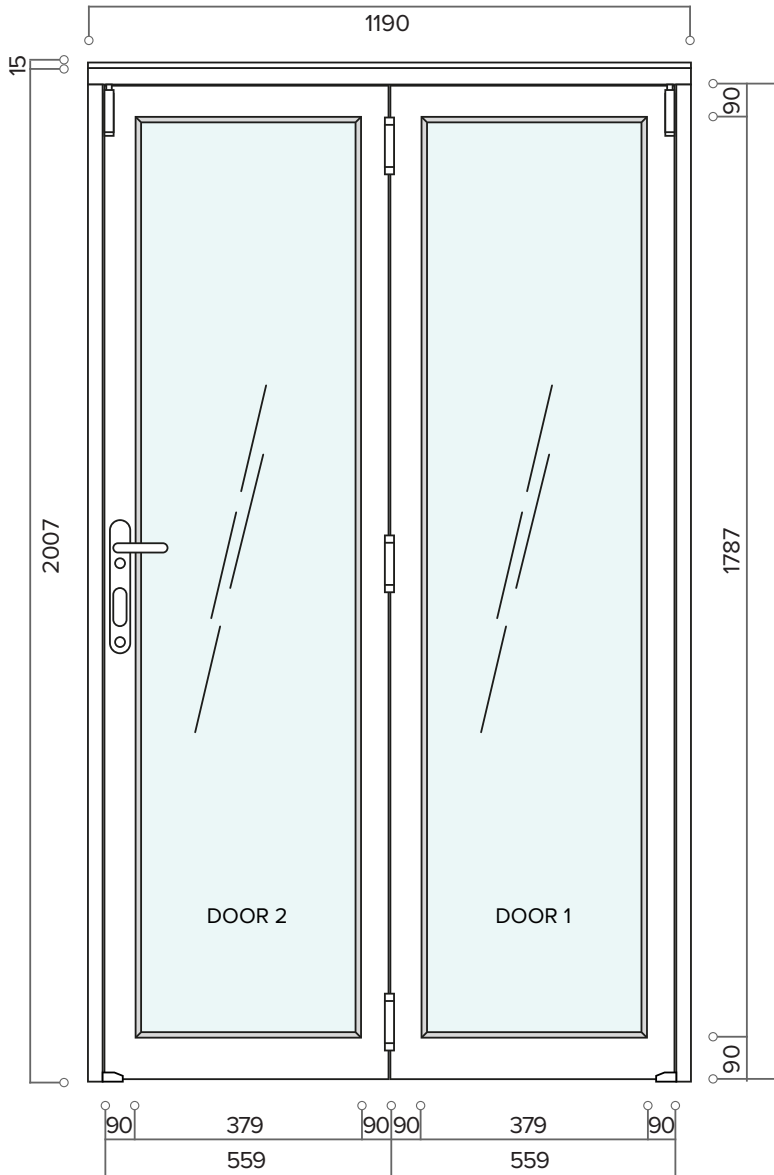

INTERNAL FOLD FLAT DOOR SET

1.2M (APPROX 4FT)

2 DOOR, INTERNAL FOLD FLAT DOOR SET

FRAME HEAD

FRAME JAMBS 1

FRAME JAMBS 2

BRICKWORK OPENING

1200MM x 2017MM (WxH)

WEIGHT APPROXIMATELY

51.5KG

INTERNAL FOLD FLAT DOOR SET

1.2M (APPROX 4FT)

2 DOOR, INTERNAL FOLD FLAT DOOR SET

BRICKWORK OPENING

1200MM x 2017MM (WxH)

WEIGHT APPROXIMATELY

51.5KG

INTERNAL FOLD FLAT DOOR SET

1.2M (APPROX 4FT)

2 DOOR, INTERNAL FOLD FLAT DOOR SET

Outer frame can be rotated 180 degrees upon install to allow the doors to be opened towards or away from you depending on your preference.