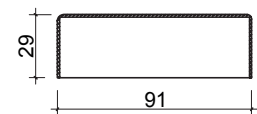

INTERNAL FOLD FLAT DOOR SET

1.2M (APPROX 4FT)

2 DOOR, INTERNAL FOLD FLAT DOOR SET

FRAME HEAD

FRAME JAMBS 1

FRAME JAMBS 2

BRICKWORK OPENING

1200MM x 2017MM (WxH)

WEIGHT APPROXIMATELY

51.5KG

INTERNAL FOLD FLAT DOOR SET

1.2M (APPROX 4FT)

2 DOOR, INTERNAL FOLD FLAT DOOR SET

BRICKWORK OPENING

1200MM x 2017MM (WxH)

WEIGHT APPROXIMATELY

51.5KG

INTERNAL FOLD FLAT DOOR SET

1.2M (APPROX 4FT)

2 DOOR, INTERNAL FOLD FLAT DOOR SET

Outer frame can be rotated 180 degrees upon install to allow the doors to be opened towards or away from you depending on your preference.