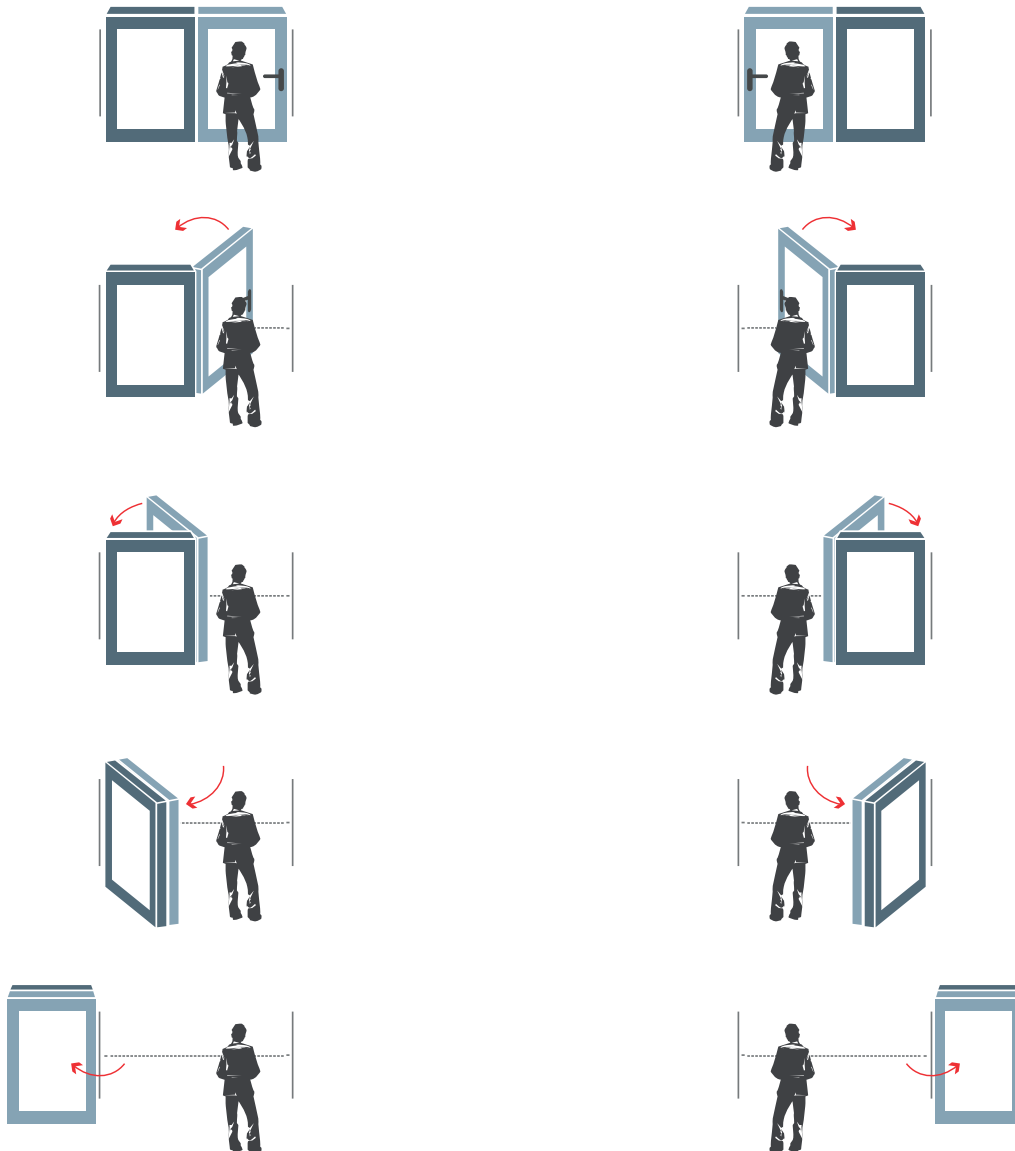

WEIGHT APPROXIMATELY

51.5KG

INTERNAL FOLD FLAT DOOR SET

1.2M (APPROX 4FT)

2 DOOR, INTERNAL FOLD FLAT DOOR SET

BRICKWORK OPENING

1200MM x 2017MM (WxH)

WEIGHT APPROXIMATELY

51.5KG

INTERNAL FOLD FLAT DOOR SET

1.2M (APPROX 4FT)

2 DOOR, INTERNAL FOLD FLAT DOOR SET

Outer frame can be rotated 180 degrees upon install to allow the doors to be opened towards or away from you depending on your preference.