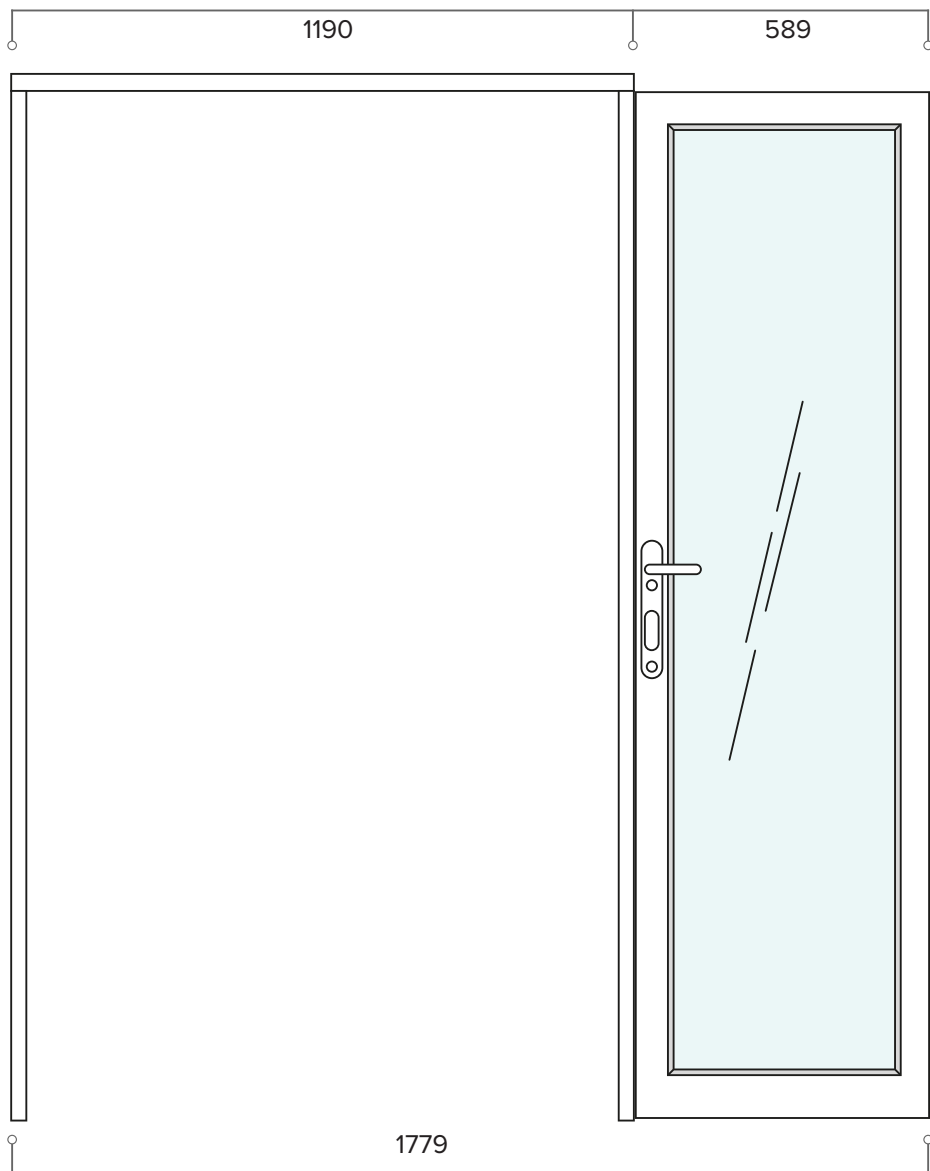

INTERNAL FOLD FLAT DOOR SET

1.2M (APPROX 4FT)

2 DOOR, INTERNAL FOLD FLAT DOOR SET

FRAME HEAD

FRAME JAMBS 1

FRAME JAMBS 2

BRICKWORK OPENING

1200MM x 2017MM (WxH)

WEIGHT APPROXIMATELY

51.5KG

INTERNAL FOLD FLAT DOOR SET

1.2M (APPROX 4FT)

2 DOOR, INTERNAL FOLD FLAT DOOR SET

BRICKWORK OPENING

1200MM x 2017MM (WxH)

WEIGHT APPROXIMATELY

51.5KG

INTERNAL FOLD FLAT DOOR SET

1.2M (APPROX 4FT)

2 DOOR, INTERNAL FOLD FLAT DOOR SET

Outer frame can be rotated 180 degrees upon install to allow the doors to be opened towards or away from you depending on your preference.