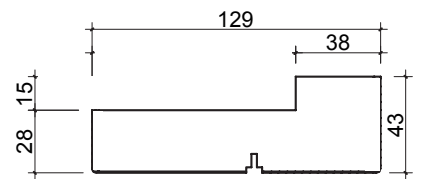

INTERNAL FOLD FLAT DOOR SET

1.2M (APPROX 4FT)

2 DOOR, INTERNAL FOLD FLAT DOOR SET

FRAME HEAD

FRAME JAMBS 1

FRAME JAMBS 2

BRICKWORK OPENING

1200MM x 2017MM (WxH)

WEIGHT APPROXIMATELY

51.5KG

INTERNAL FOLD FLAT DOOR SET

1.2M (APPROX 4FT)

2 DOOR, INTERNAL FOLD FLAT DOOR SET

BRICKWORK OPENING

1200MM x 2017MM (WxH)

WEIGHT APPROXIMATELY

51.5KG

INTERNAL FOLD FLAT DOOR SET

1.2M (APPROX 4FT)

2 DOOR, INTERNAL FOLD FLAT DOOR SET

Outer frame can be rotated 180 degrees upon install to allow the doors to be opened towards or away from you depending on your preference.