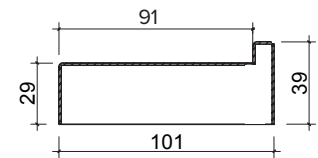

INTERNAL FOLD FLAT DOOR SET

1.2M (APPROX 4FT)

2 DOOR, INTERNAL FOLD FLAT DOOR SET

FRAME HEAD

FRAME JAMBS 1

FRAME JAMBS 2

BRICKWORK OPENING

1200MM x 2017MM (WxH)

WEIGHT APPROXIMATELY

51.5KG

INTERNAL FOLD FLAT DOOR SET

1.2M (APPROX 4FT)

2 DOOR, INTERNAL FOLD FLAT DOOR SET

BRICKWORK OPENING

1200MM x 2017MM (WxH)

WEIGHT APPROXIMATELY

51.5KG

INTERNAL FOLD FLAT DOOR SET

1.2M (APPROX 4FT)

2 DOOR, INTERNAL FOLD FLAT DOOR SET

Outer frame can be rotated 180 degrees upon install to allow the doors to be opened towards or away from you depending on your preference.