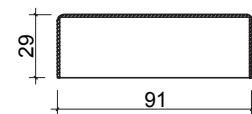

# INTERNAL FOLD FLAT DOOR SET

1.5M ( APPROX 5FT )

2 DOOR, INTERNAL FOLD FLAT DOOR SET

FRAME HEAD

FRAME JAMBS 1

FRAME JAMBS 2

BRICKWORK OPENING

1500MM x 2017MM ( WxH )

WEIGHT APPROXIMATELY

57.5KG