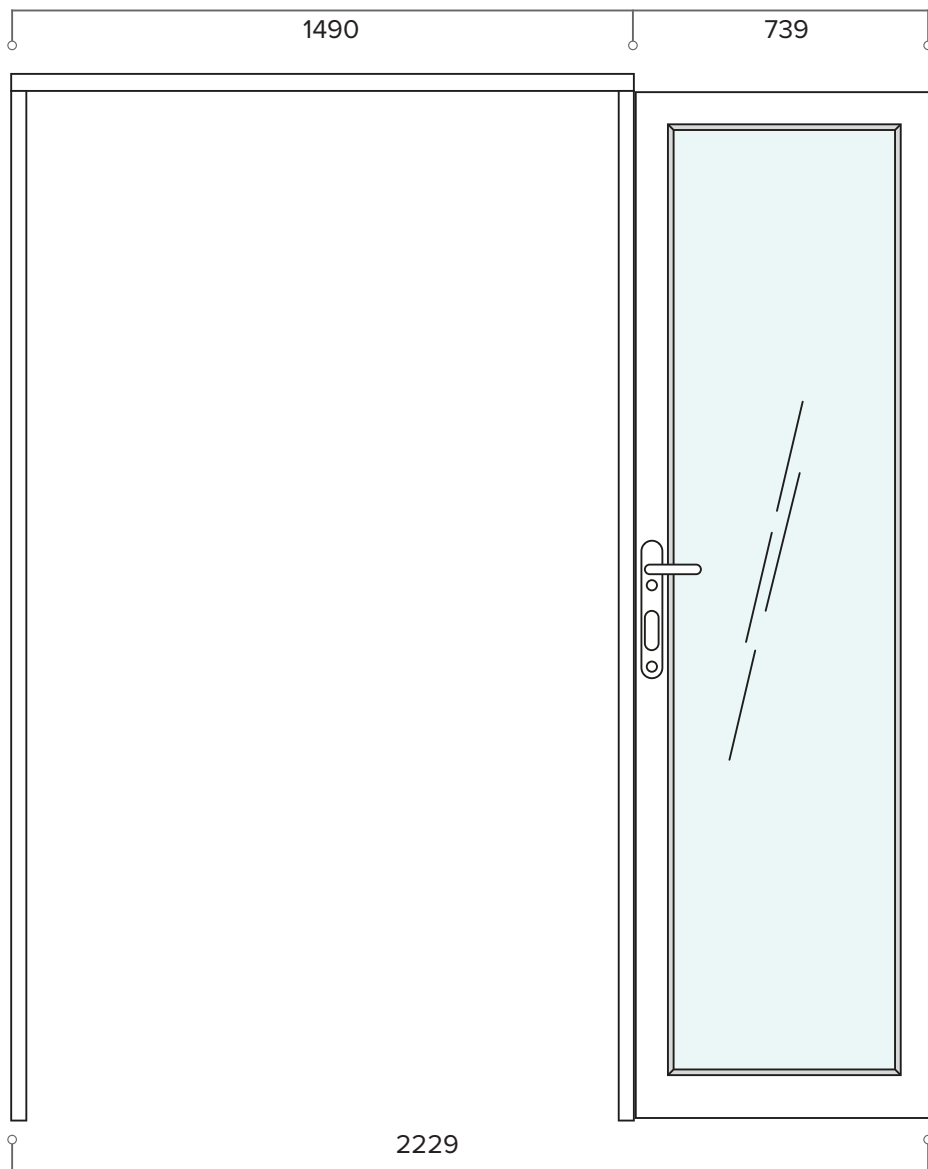

# INTERNAL FOLD FLAT DOOR SET

1.5M ( APPROX 5FT )

2 DOOR, INTERNAL FOLD FLAT DOOR SET

FRAME HEAD

FRAME JAMBS 1

FRAME JAMBS 2

BRICKWORK OPENING

1500MM x 2017MM ( WxH )

WEIGHT APPROXIMATELY

57.5KG

## INTERNAL FOLD FLAT DOOR SET

1.5M ( APPROX 5FT )

2 DOOR, INTERNAL FOLD FLAT DOOR SET

BRICKWORK OPENING

1500MM x 2017MM ( WxH )

WEIGHT APPROXIMATELY

57.5KG

# INTERNAL FOLD FLAT DOOR SET

1.5M ( APPROX 5FT )

2 DOOR, INTERNAL FOLD FLAT DOOR SET

Outer frame can be rotated 180 degrees upon install to allow the doors to be opened towards or away from you depending on your preference.