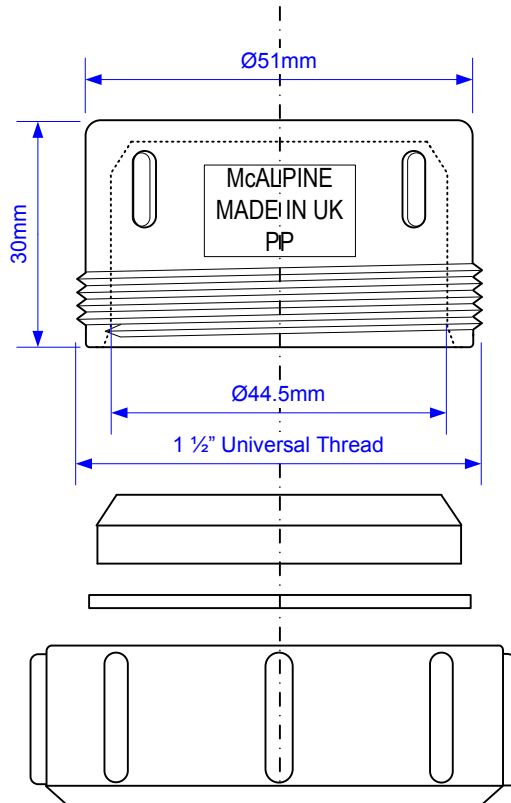

Code:

T23U

Drawing verified
correct as of:

30/01/2012
RM

DRAWN BY

RM

REVISED

SCALE