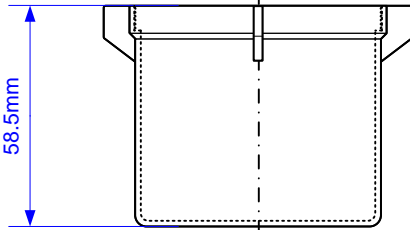

Code:

ST90CP10-70

CP Plastic Grid

Shower Tray

Water Seal: 50mm

Drawing verified
correct as of:

20/06/2024
RM

DRAWN BY