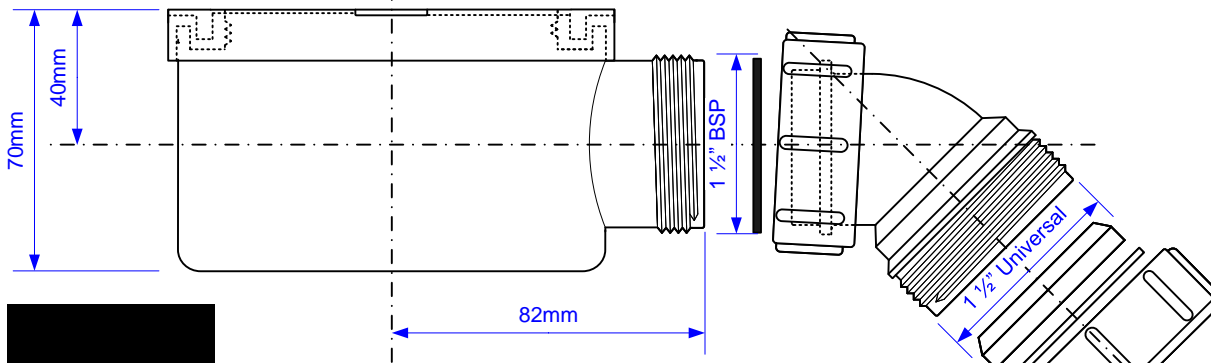

Code:

ST90CP10-70

CP Plastic Grid

Shower Tray

Water Seal: 50mm

Drawing verified
correct as of:

20/06/2024
RM

DRAWN BY

RM

SCALE

1: 2

REVISED

07/10/2013, 26/02/2015, 16/03/2015,
04/03/2016, 23/11/2016, 10/01/2018,
15/07/2019, 20/06/2024

FILENAME

ST90CP10-

70_20240620081908.VSD