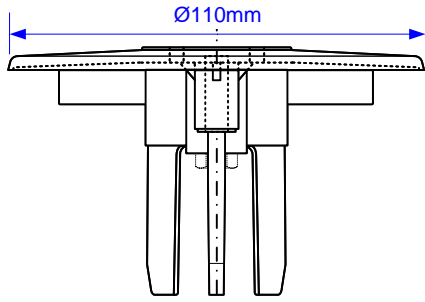

Code:

ST90CP10-70

CP Plastic Grid

Shower Tray

Water Seal: 50mm

Drawing verified
correct as of:

20/06/2024
RM

DRAWN BY

RM

SCALE

1: 2

REVISED

07/10/2013, 26/02/2015, 16/03/2015,
04/03/2016, 23/11/2016, 10/01/2018,
15/07/2019, 20/06/2024

FILENAME

ST90CP10-

70_20240620081908.VSD