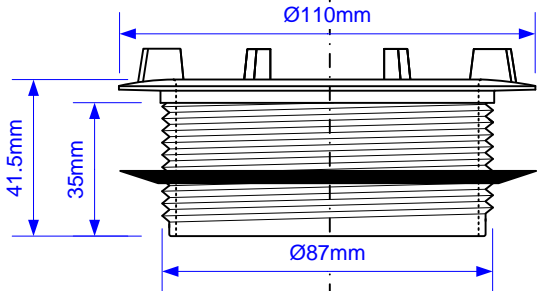

Code:

ST90CP10-70

CP Plastic Grid

Shower Tray

Water Seal: 50mm

Drawing verified
correct as of:

20/06/2024
RM

DRAWN BY

RM

SCALE

1: 2

REVISED

07/10/2013, 26/02/2015, 16/03/2015,
04/03/2016, 23/11/2016, 10/01/2018,
15/07/2019, 20/06/2024

FILENAME

ST90CP10-

70_20240620081908.VSD