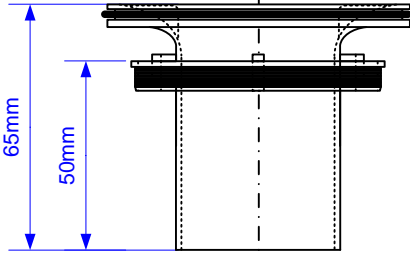

Code:

ST90CP10-70

CP Plastic Grid

Shower Tray

Water Seal: 50mm

Drawing verified
correct as of:

20/06/2024
RM

DRAWN BY