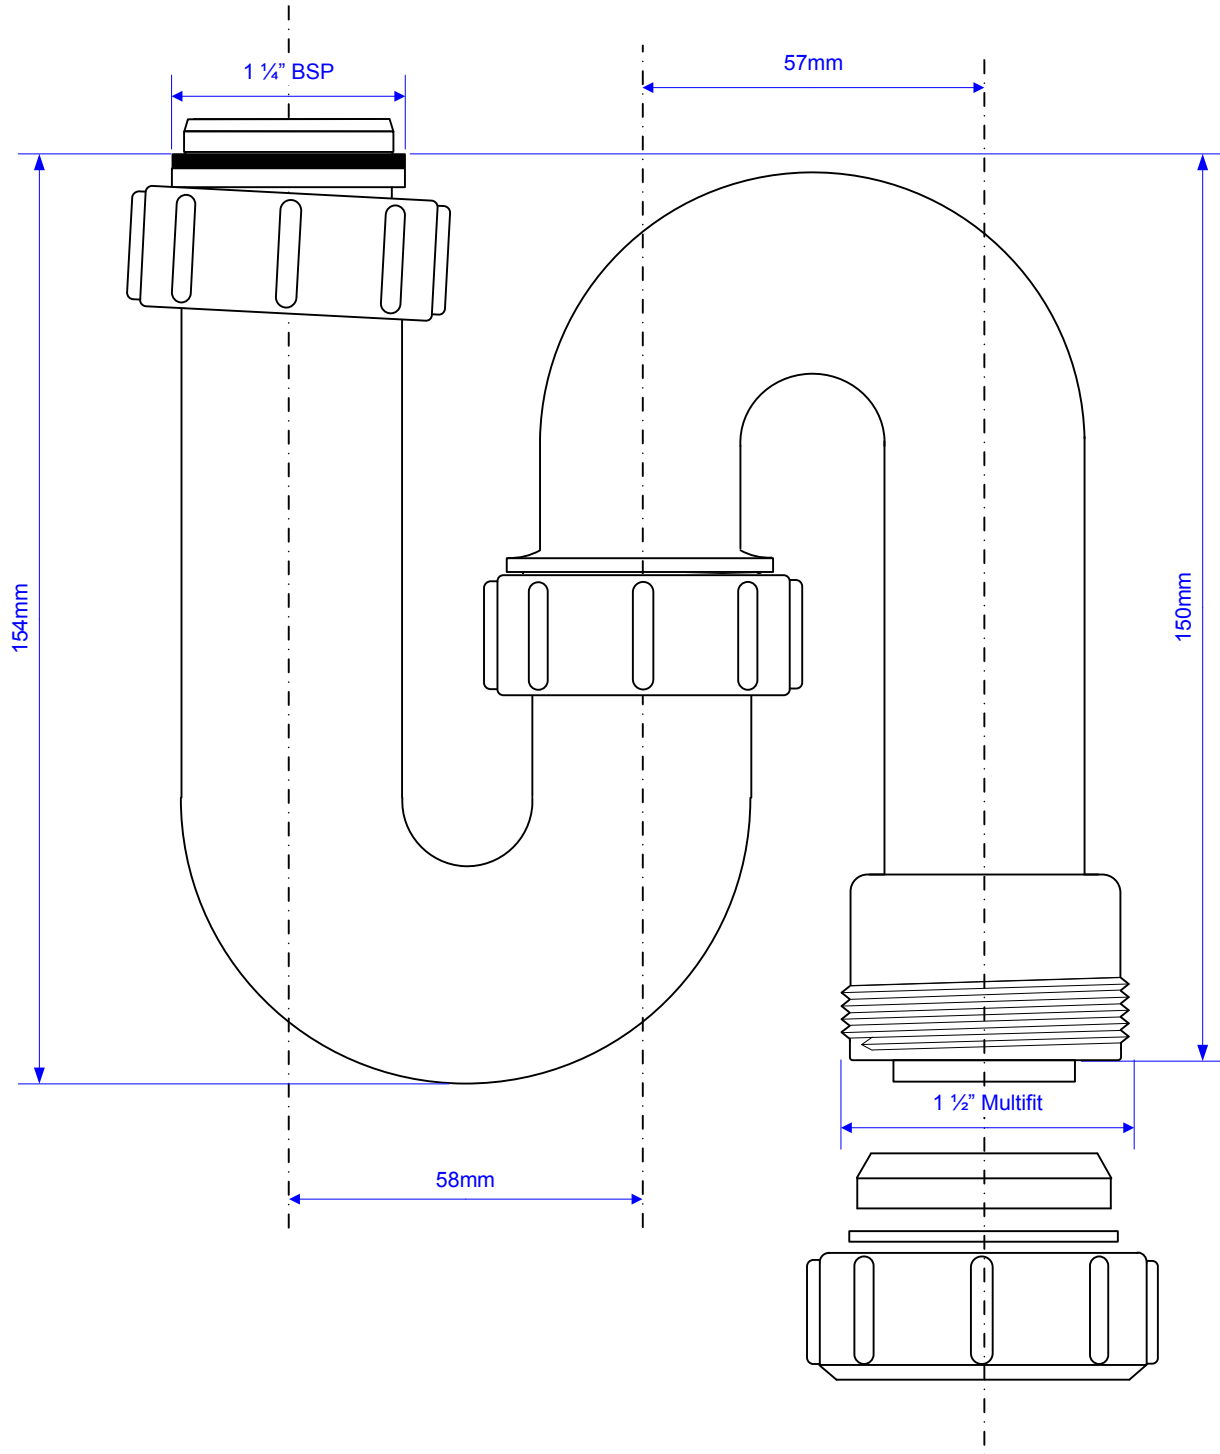

Code:

**SB10**

Drawing verified  
correct as of:

11/09/2009  
RM

DRAWN BY

RM

REVISED

SCALE

1: 1.25

FILENAME

SB10.VSD

DATE

11/09/2009