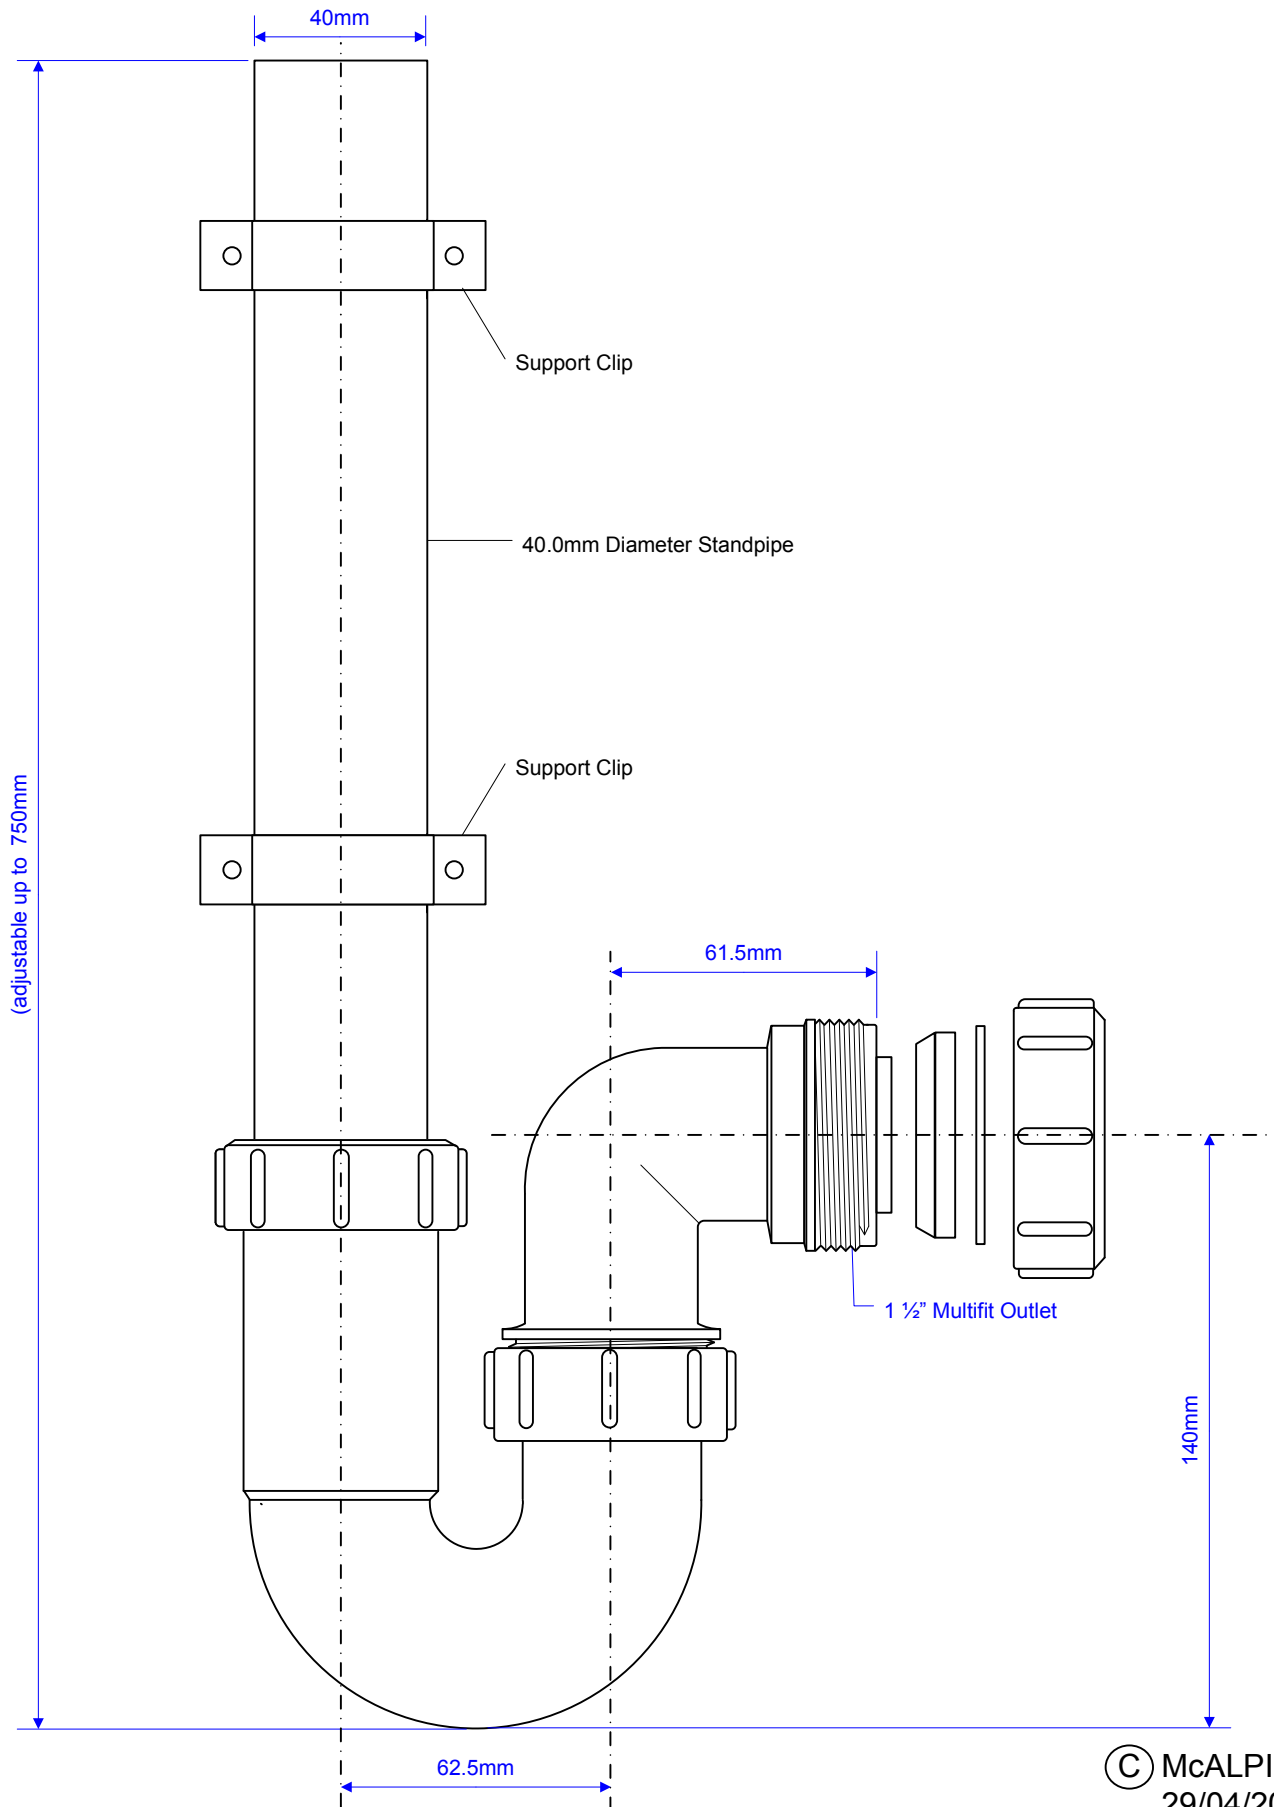

Code:

WM3

© McALPINE
29/04/2004

Drawing verified
correct as of:

24/06/2010
RM

DRAWN BY

RM

REVISED

24/06/2010

FILENAME

WM3.VSD

SCALE

1: 1.75

DATE

24/06/2010