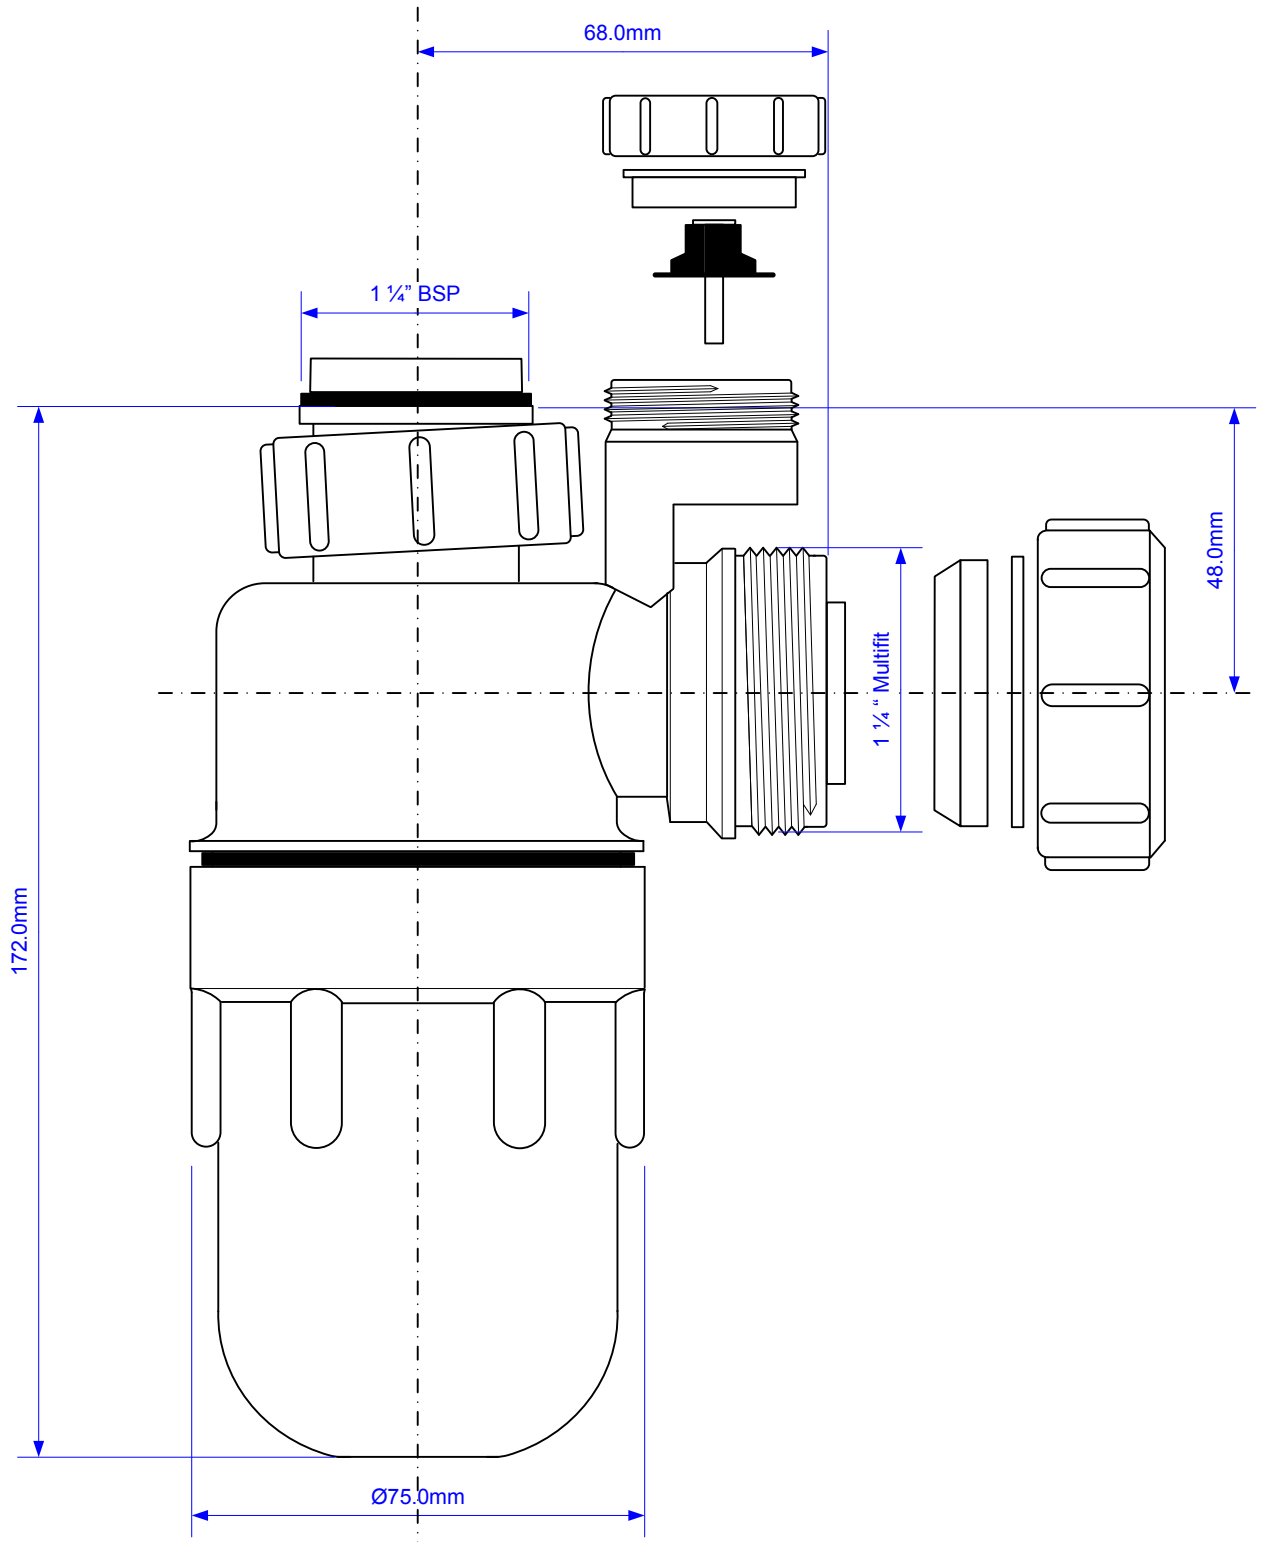

Code:

A10V

Drawing verified
correct as of:

03/04/2015
RM

DRAWN BY

RM

REVISED

02/02/2015, 03/04/2015

FILENAME

A10V.VSD

SCALE

1: 1.25

DATE

03/04/2015