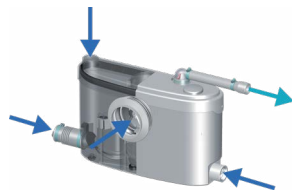

Sanislim

2.5 m
40 m

PRODUCT BENEFITS

- Macerator that can take waste from a small bathroom despite its slimline dimensions
- Slimline modern design fits easily behind most WCs
- Inlets on either side of the unit for easy installation of an en-suite

CONNECTIONS

← External discharge diameter: 22/28/32 mm

→ External inlet diameter: 40/100 mm

Single blade cutter

PACK CONTAINS

Sanislim, non-return valve, connectors and activated carbon filter included to neutralise odours

CURVE

— recommended max height: 2.5 m

TECHNICAL FEATURES

Number of inlets	4
External inlet diameter	40/100 mm
External discharge diameter	22/28/32 mm
Shower tray height	150 mm
Max. incoming temperature	35°C
Voltage - Frequency	220-240 V - 50-60 Hz
Motor power	400 W
IP rating	IP44
Electrical class	I
Noise level	48 dB(A)
Identification and logistics	
Gross weight	5.8 kg
Barcode	3308819901394
Product code	1054/1