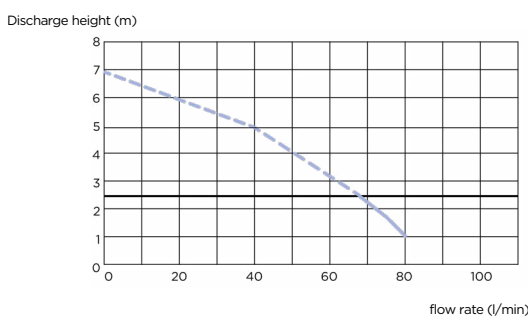

CONNECTIONS

← External discharge diameter: 22/28/32 mm

→ External inlet diameter: 40/100 mm

Single blade cutter

PACK CONTAINS

Sanislim, non-return valve, connectors and activated carbon filter included to neutralise odours

CURVE

— recommended max height: 2.5 m

TECHNICAL FEATURES

Number of inlets	4
External inlet diameter	40/100 mm
External discharge diameter	22/28/32 mm
Shower tray height	150 mm
Max. incoming temperature	35°C
Voltage - Frequency	220-240 V - 50-60 Hz
Motor power	400 W
IP rating	IP44
Electrical class	I
Noise level	48 dB(A)
Identification and logistics	
Gross weight	5.8 kg
Barcode	3308819901394
Product code	1054/1