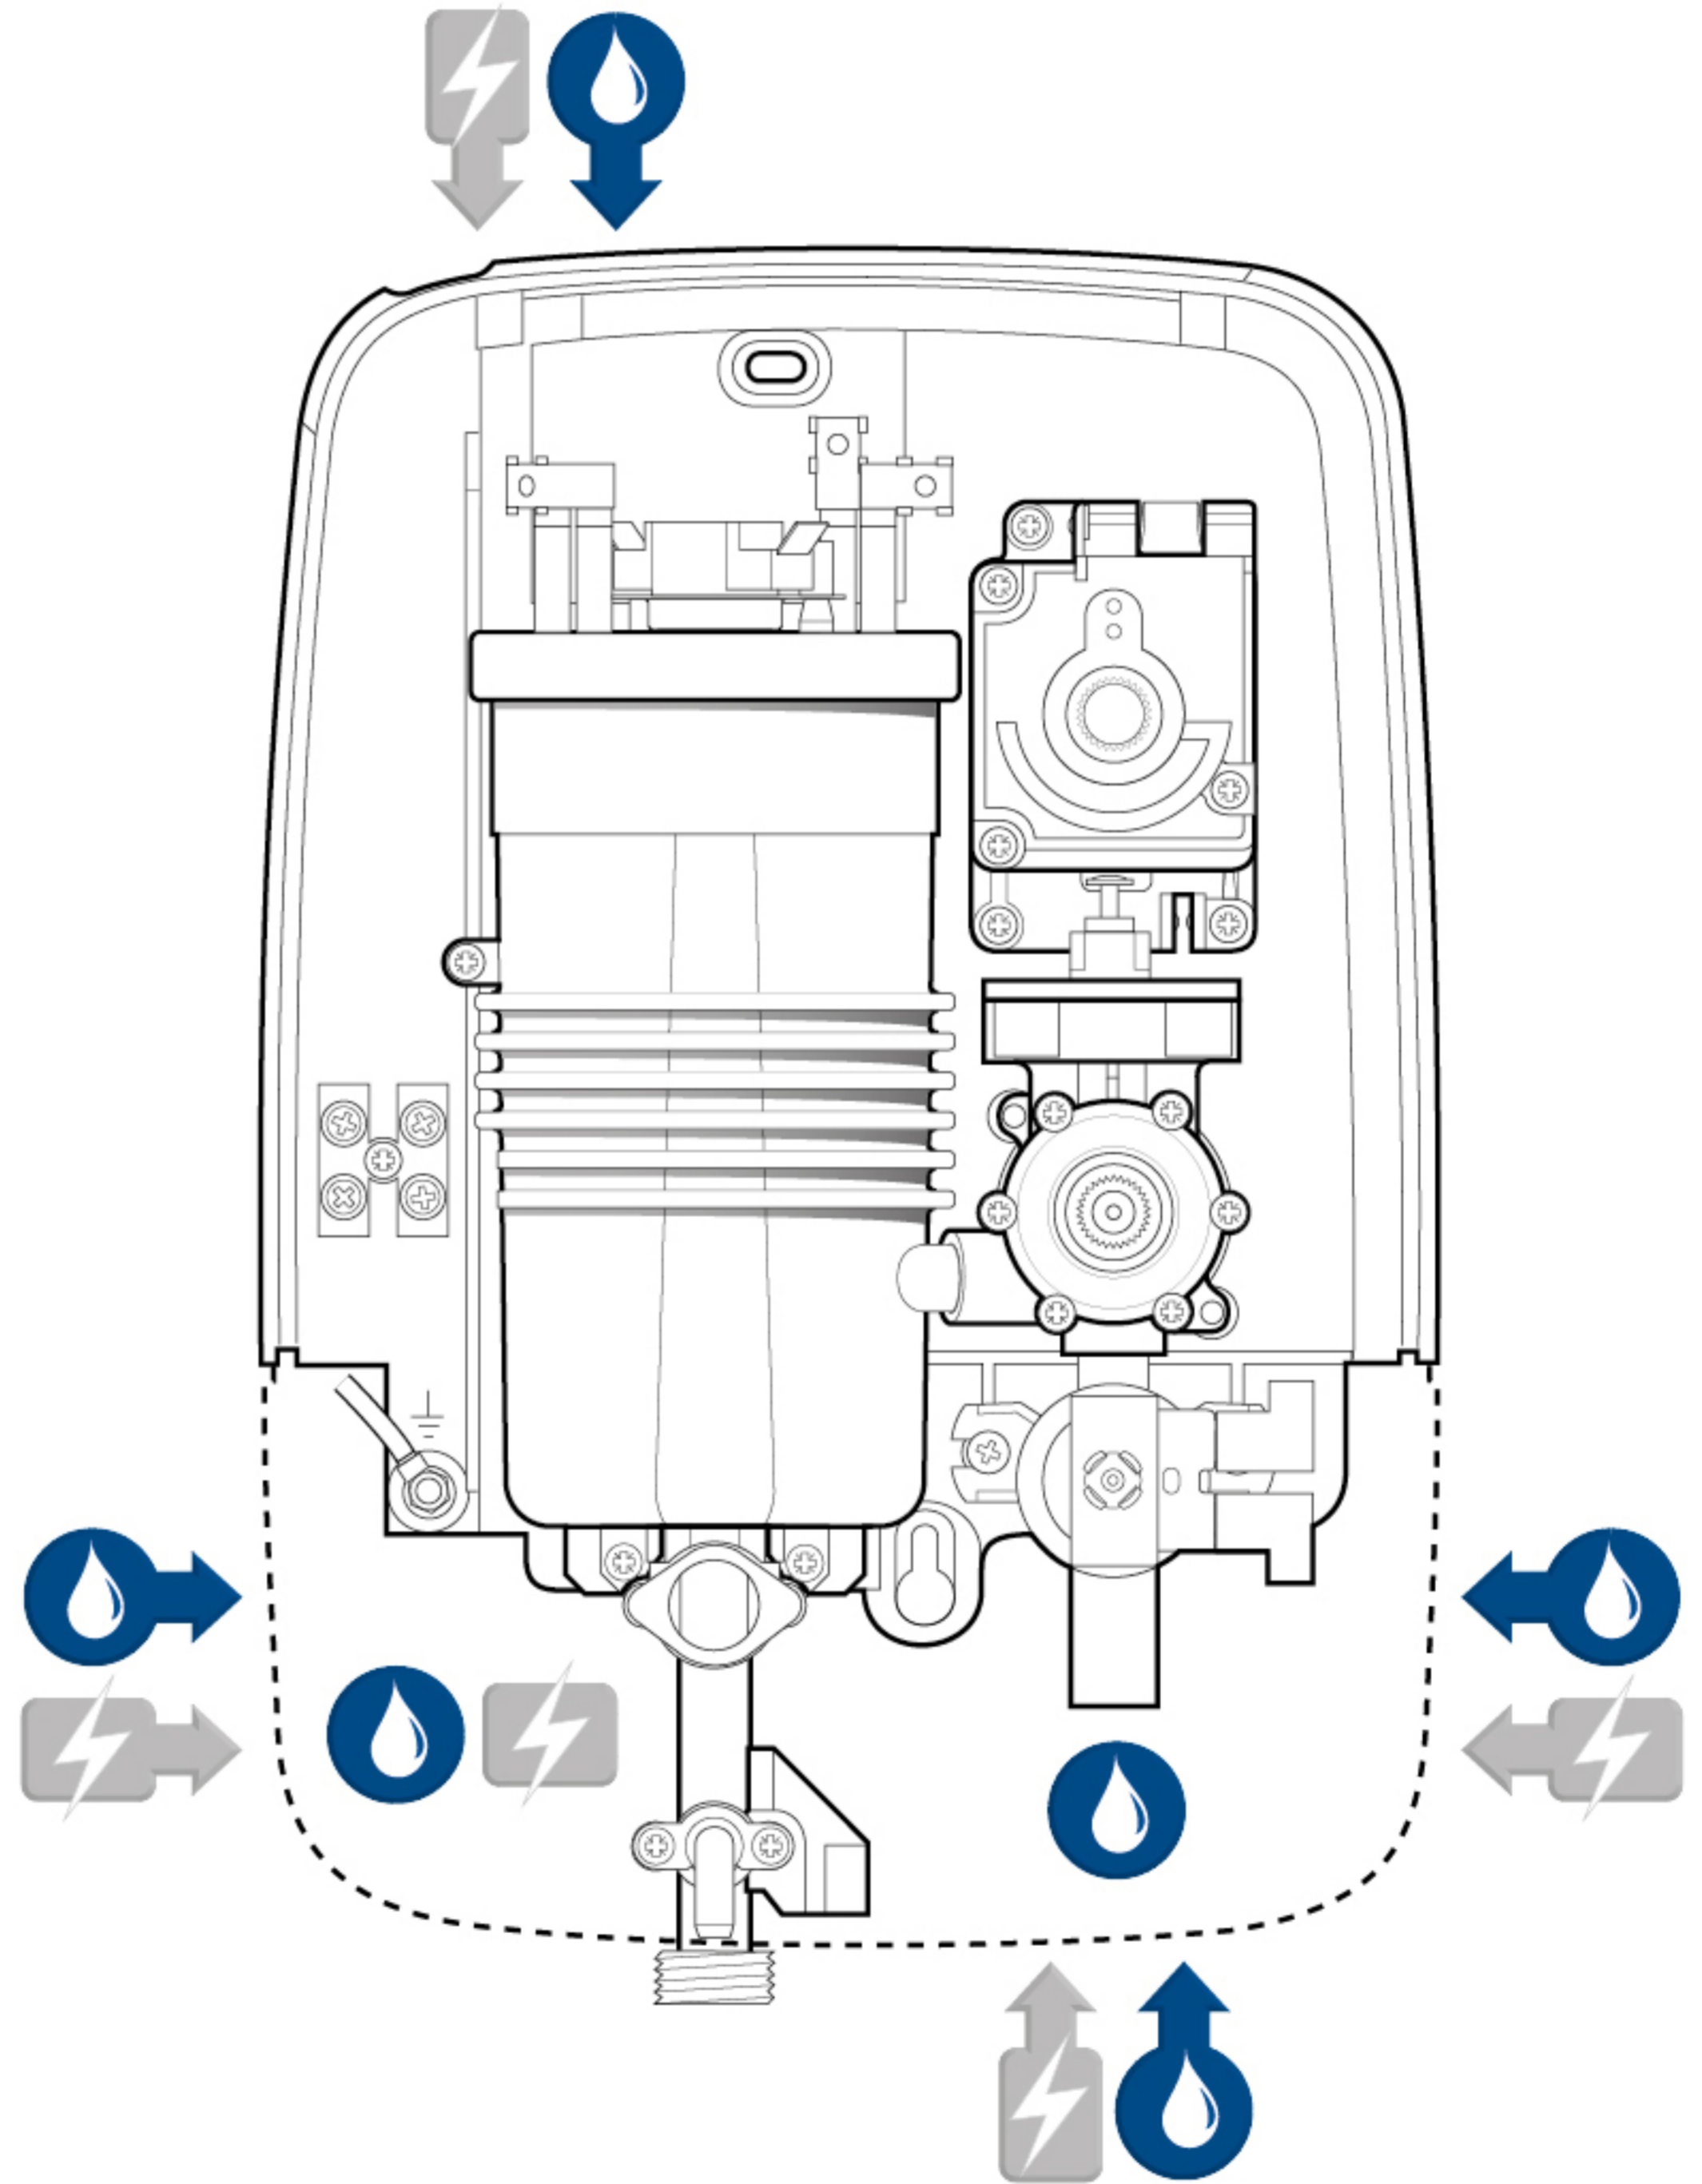

RIBA ELECTRIC SHOWER

ENTRY POINTS

Diagram Key:

Water Entry Points

Cable Entry Points

Dimensions:

H: 300mm

W: 208mm

D: 110mm

TRITON

See you first thing Britain