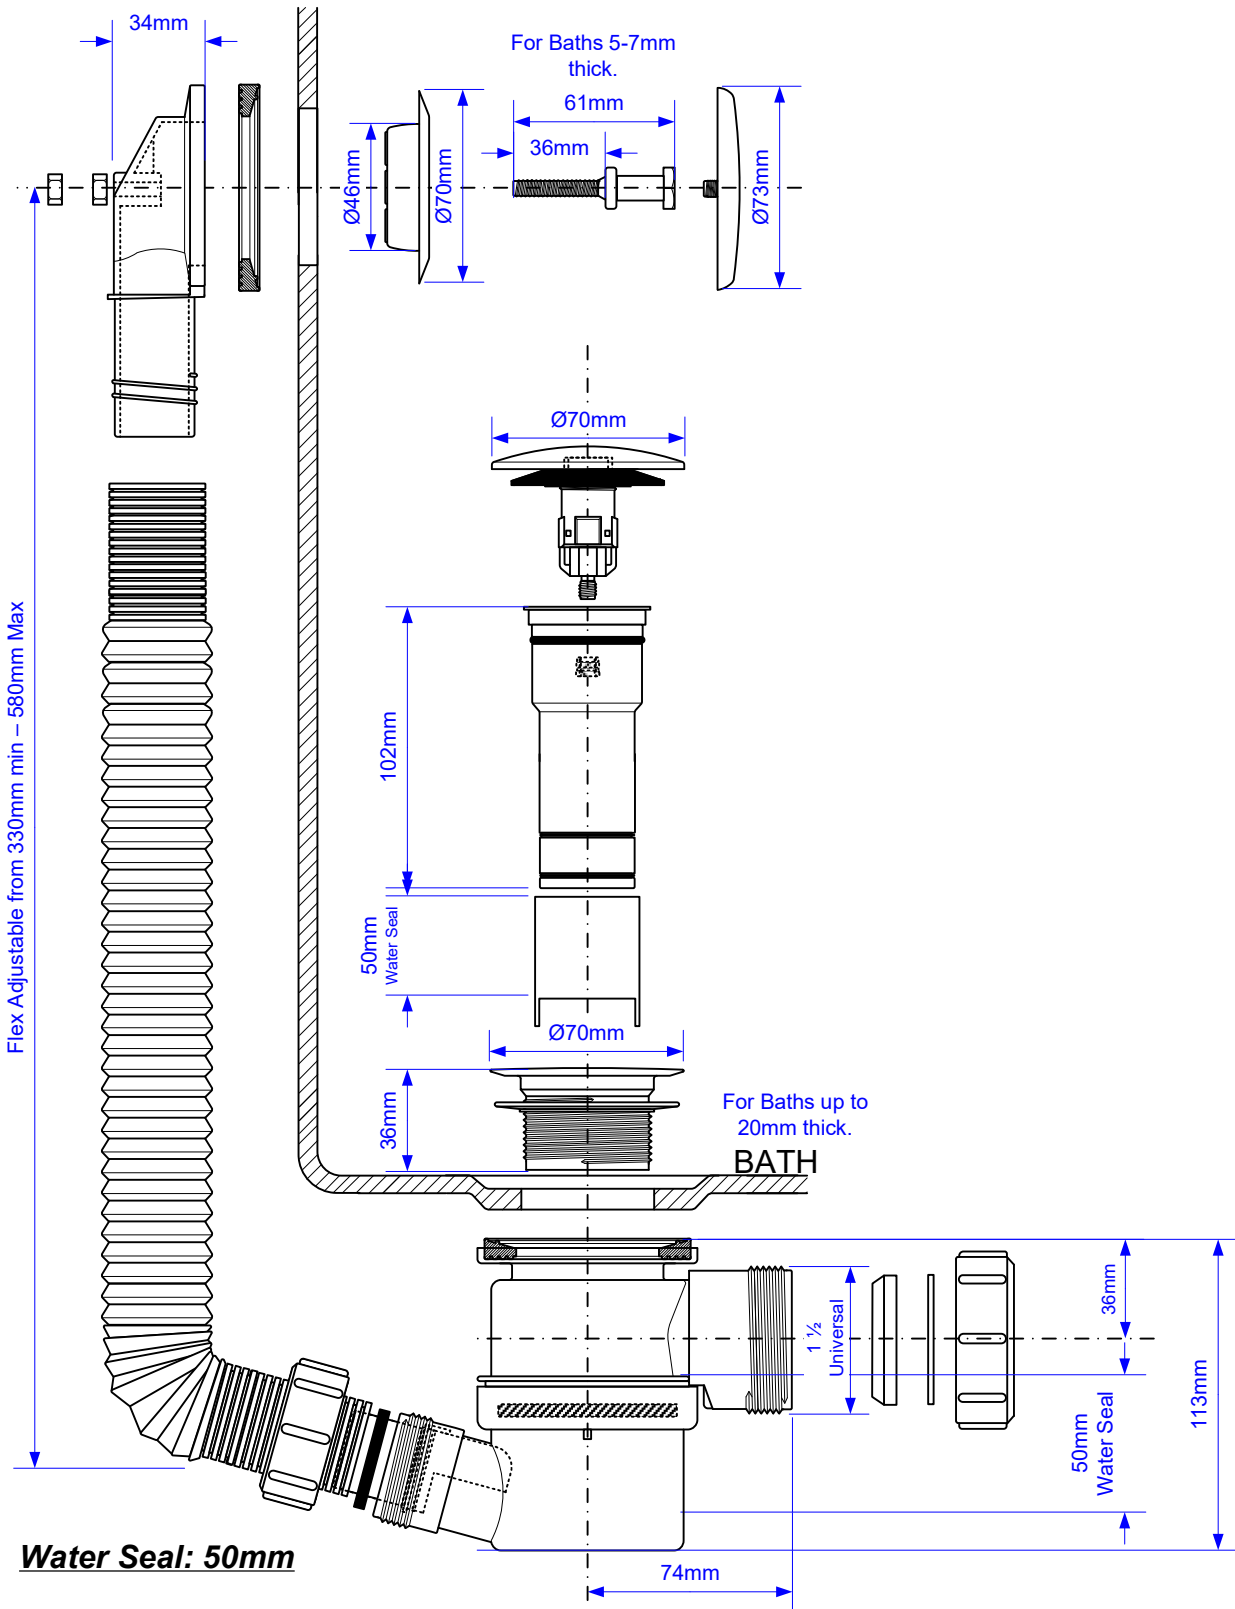

# HC2650UK

113mm high 1 1/2" Bath Trap with Overflow & Clicker Waste Plug & 50mm Seal

Drawing verified correct as of:

04/10/2021  
RM

DRAWN BY  
RM

SCALE  
1: 2.75

REVISED  
18/07/2012, 19/06/2013, 21/01/2014,  
29/01/2014, 12/03/2015, 20/04/2015,  
22/04/2015, 28/10/2015. 04/10/2021