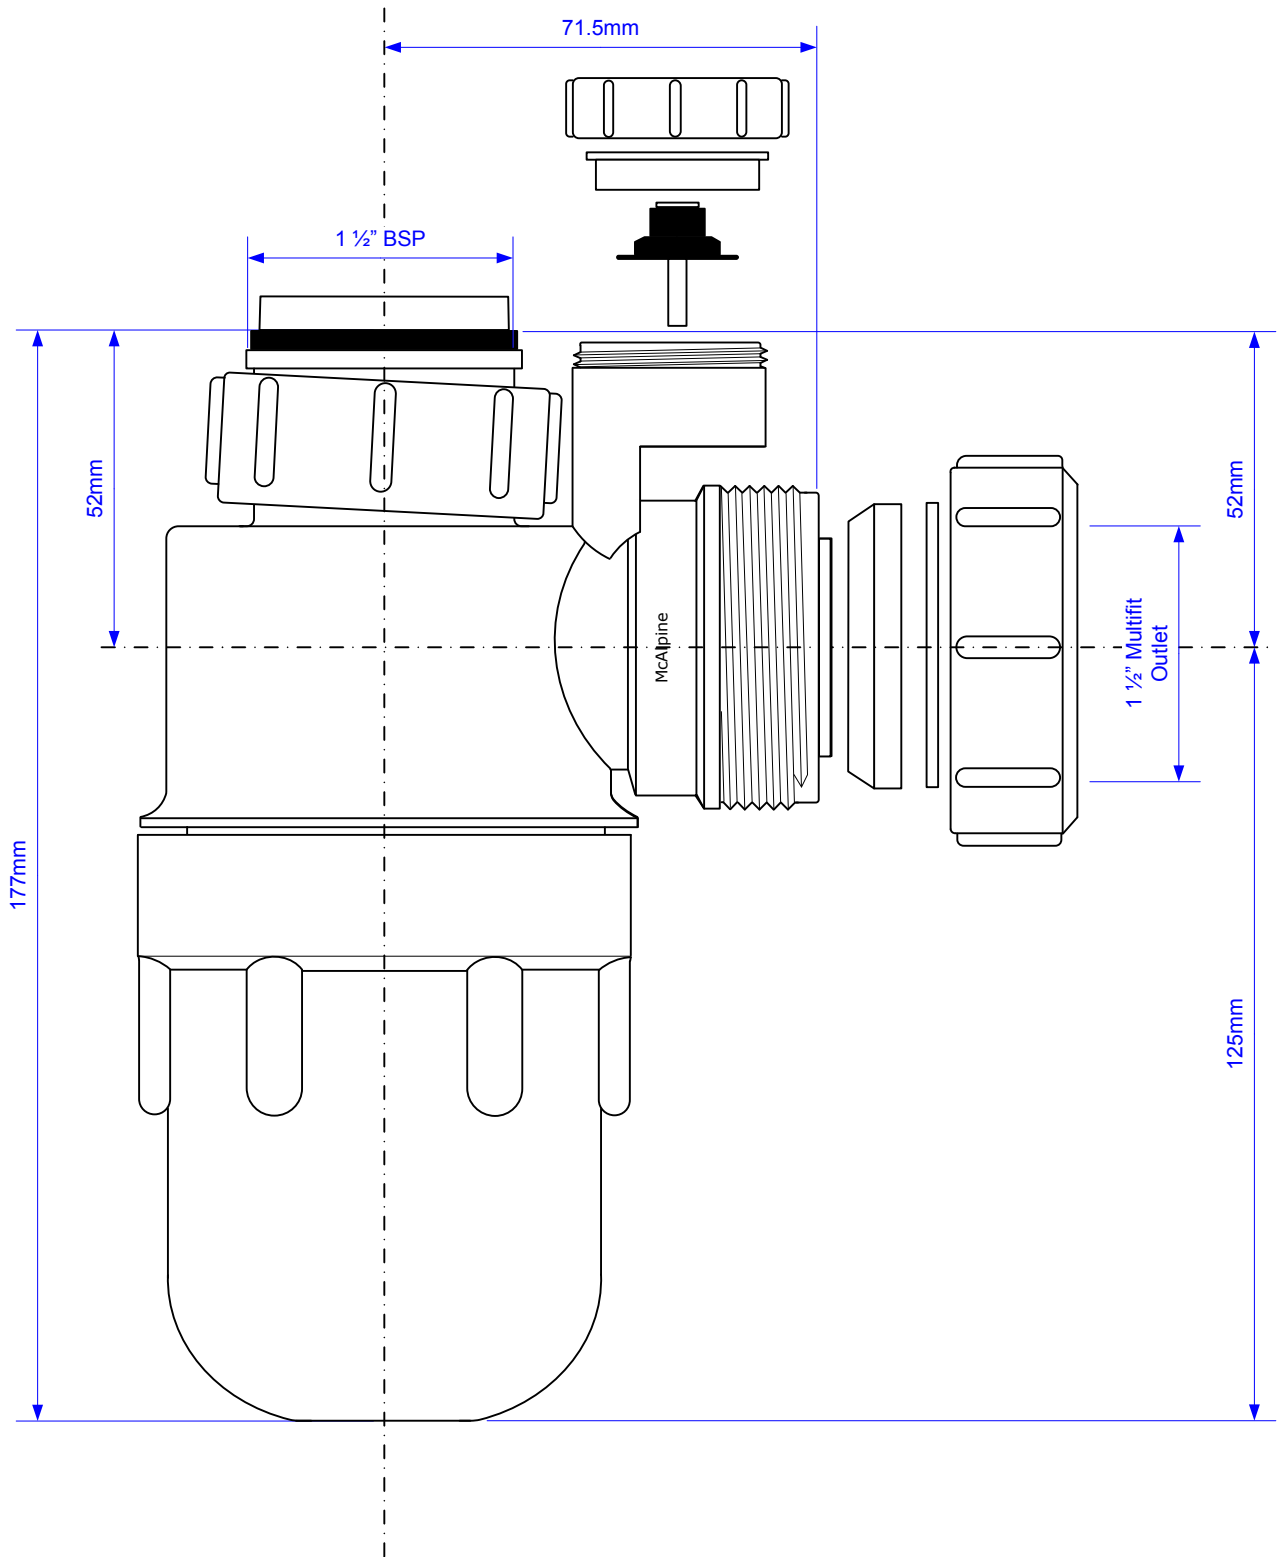

Code:

C10V

Drawing verified
correct as of:

10/04/2015
RM

DRAWN BY

RM

REVISED

SCALE

1: 1.25

FILENAME

C10V.VSD

DATE

10/04/2015