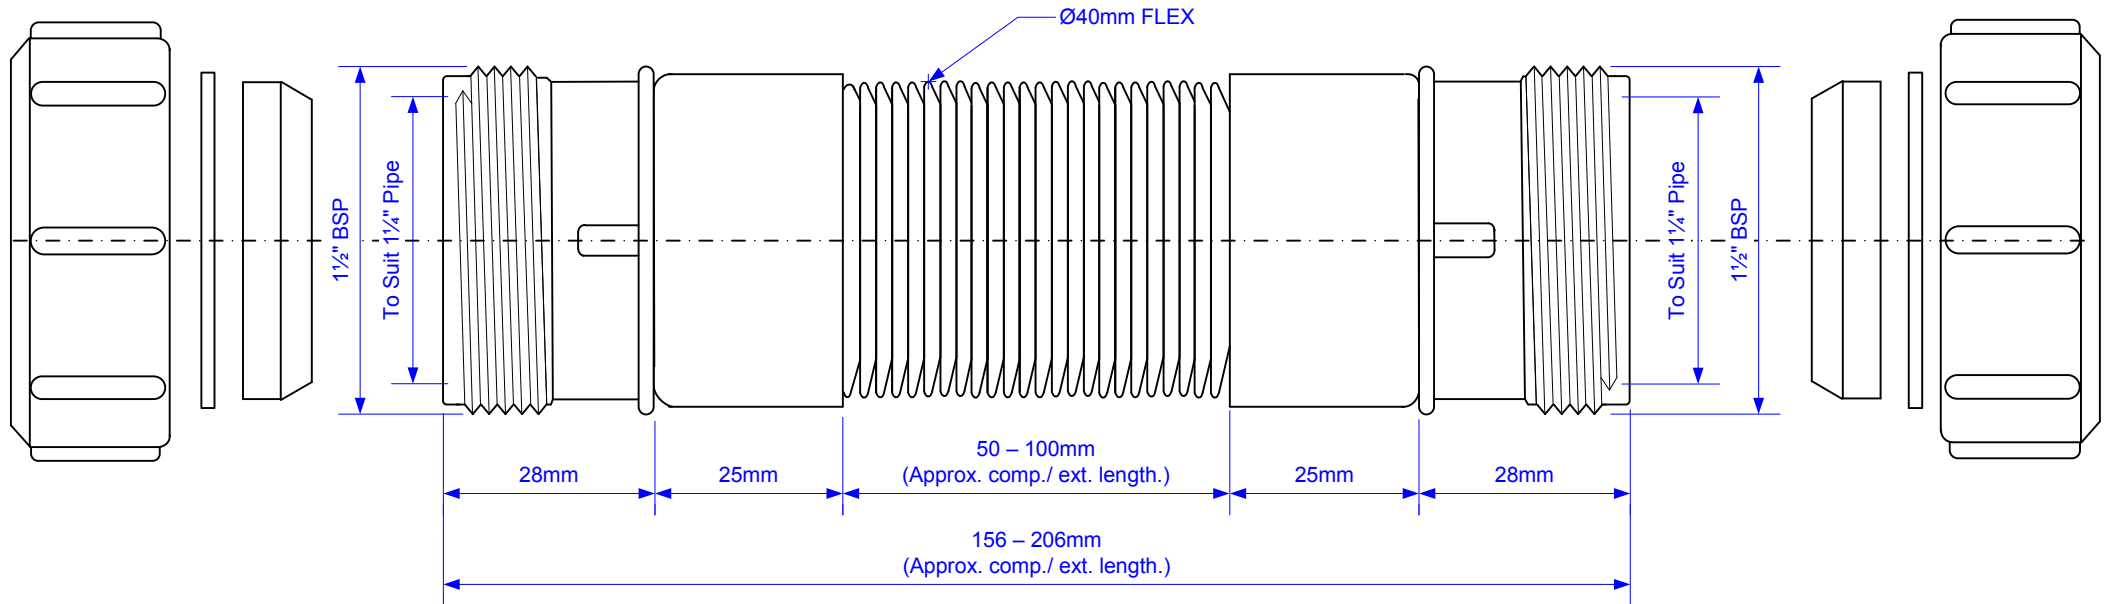

Code:

FLEXCON3

© McALPINE
02/12/14

Drawing verified correct as of:

04.12.14
M.M.

DRAWN BY

M.GILMOUR

REVISED

SCALE

1: 1

FILENAME

FLEXCON3.VSD

DATE

02/12/14