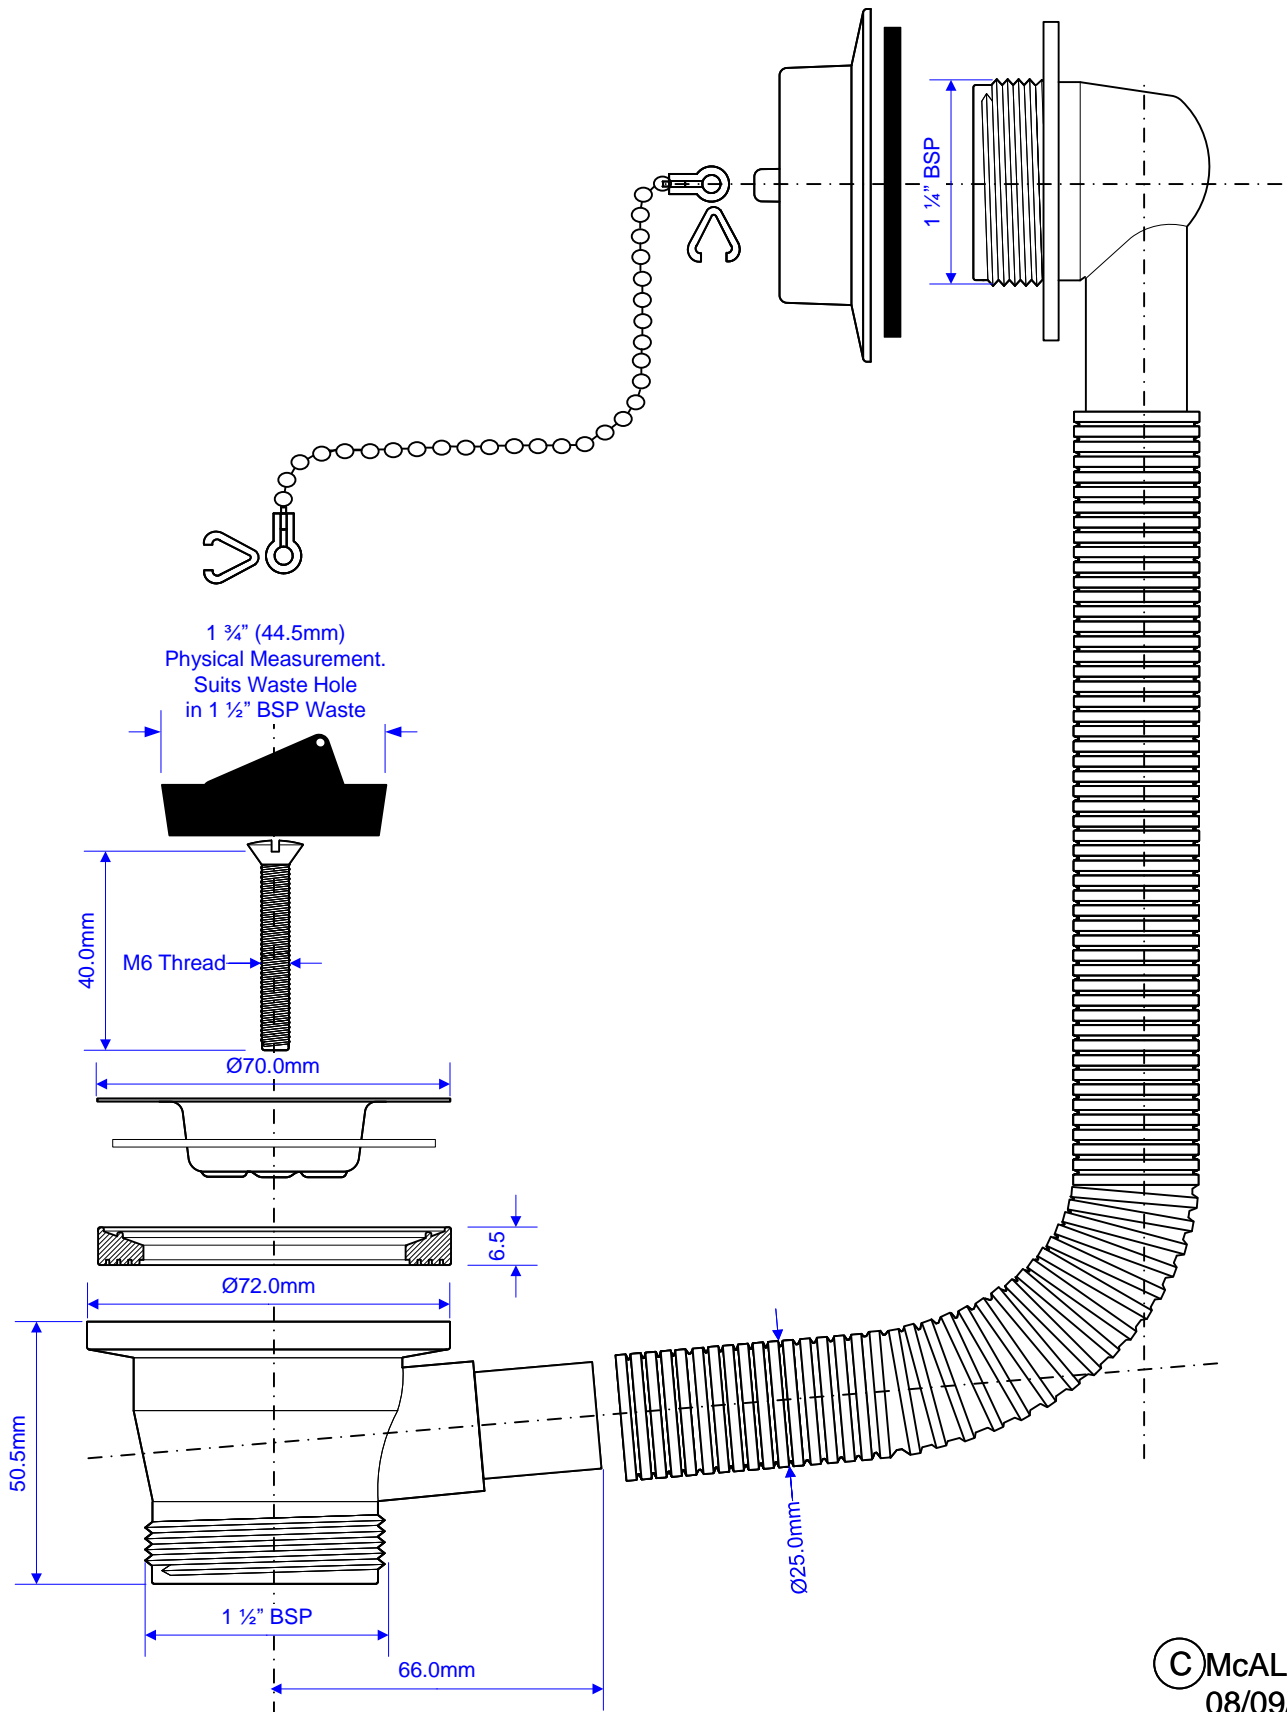

Code:

FBW2PC

© McALPINE
08/09/2011

Drawing verified
correct as of:

08/09/2011
RM

DRAWN BY

RM

REVISED

SCALE

1: 1.5

FILENAME

FBW2PC.VSD

DATE

08/09/2011