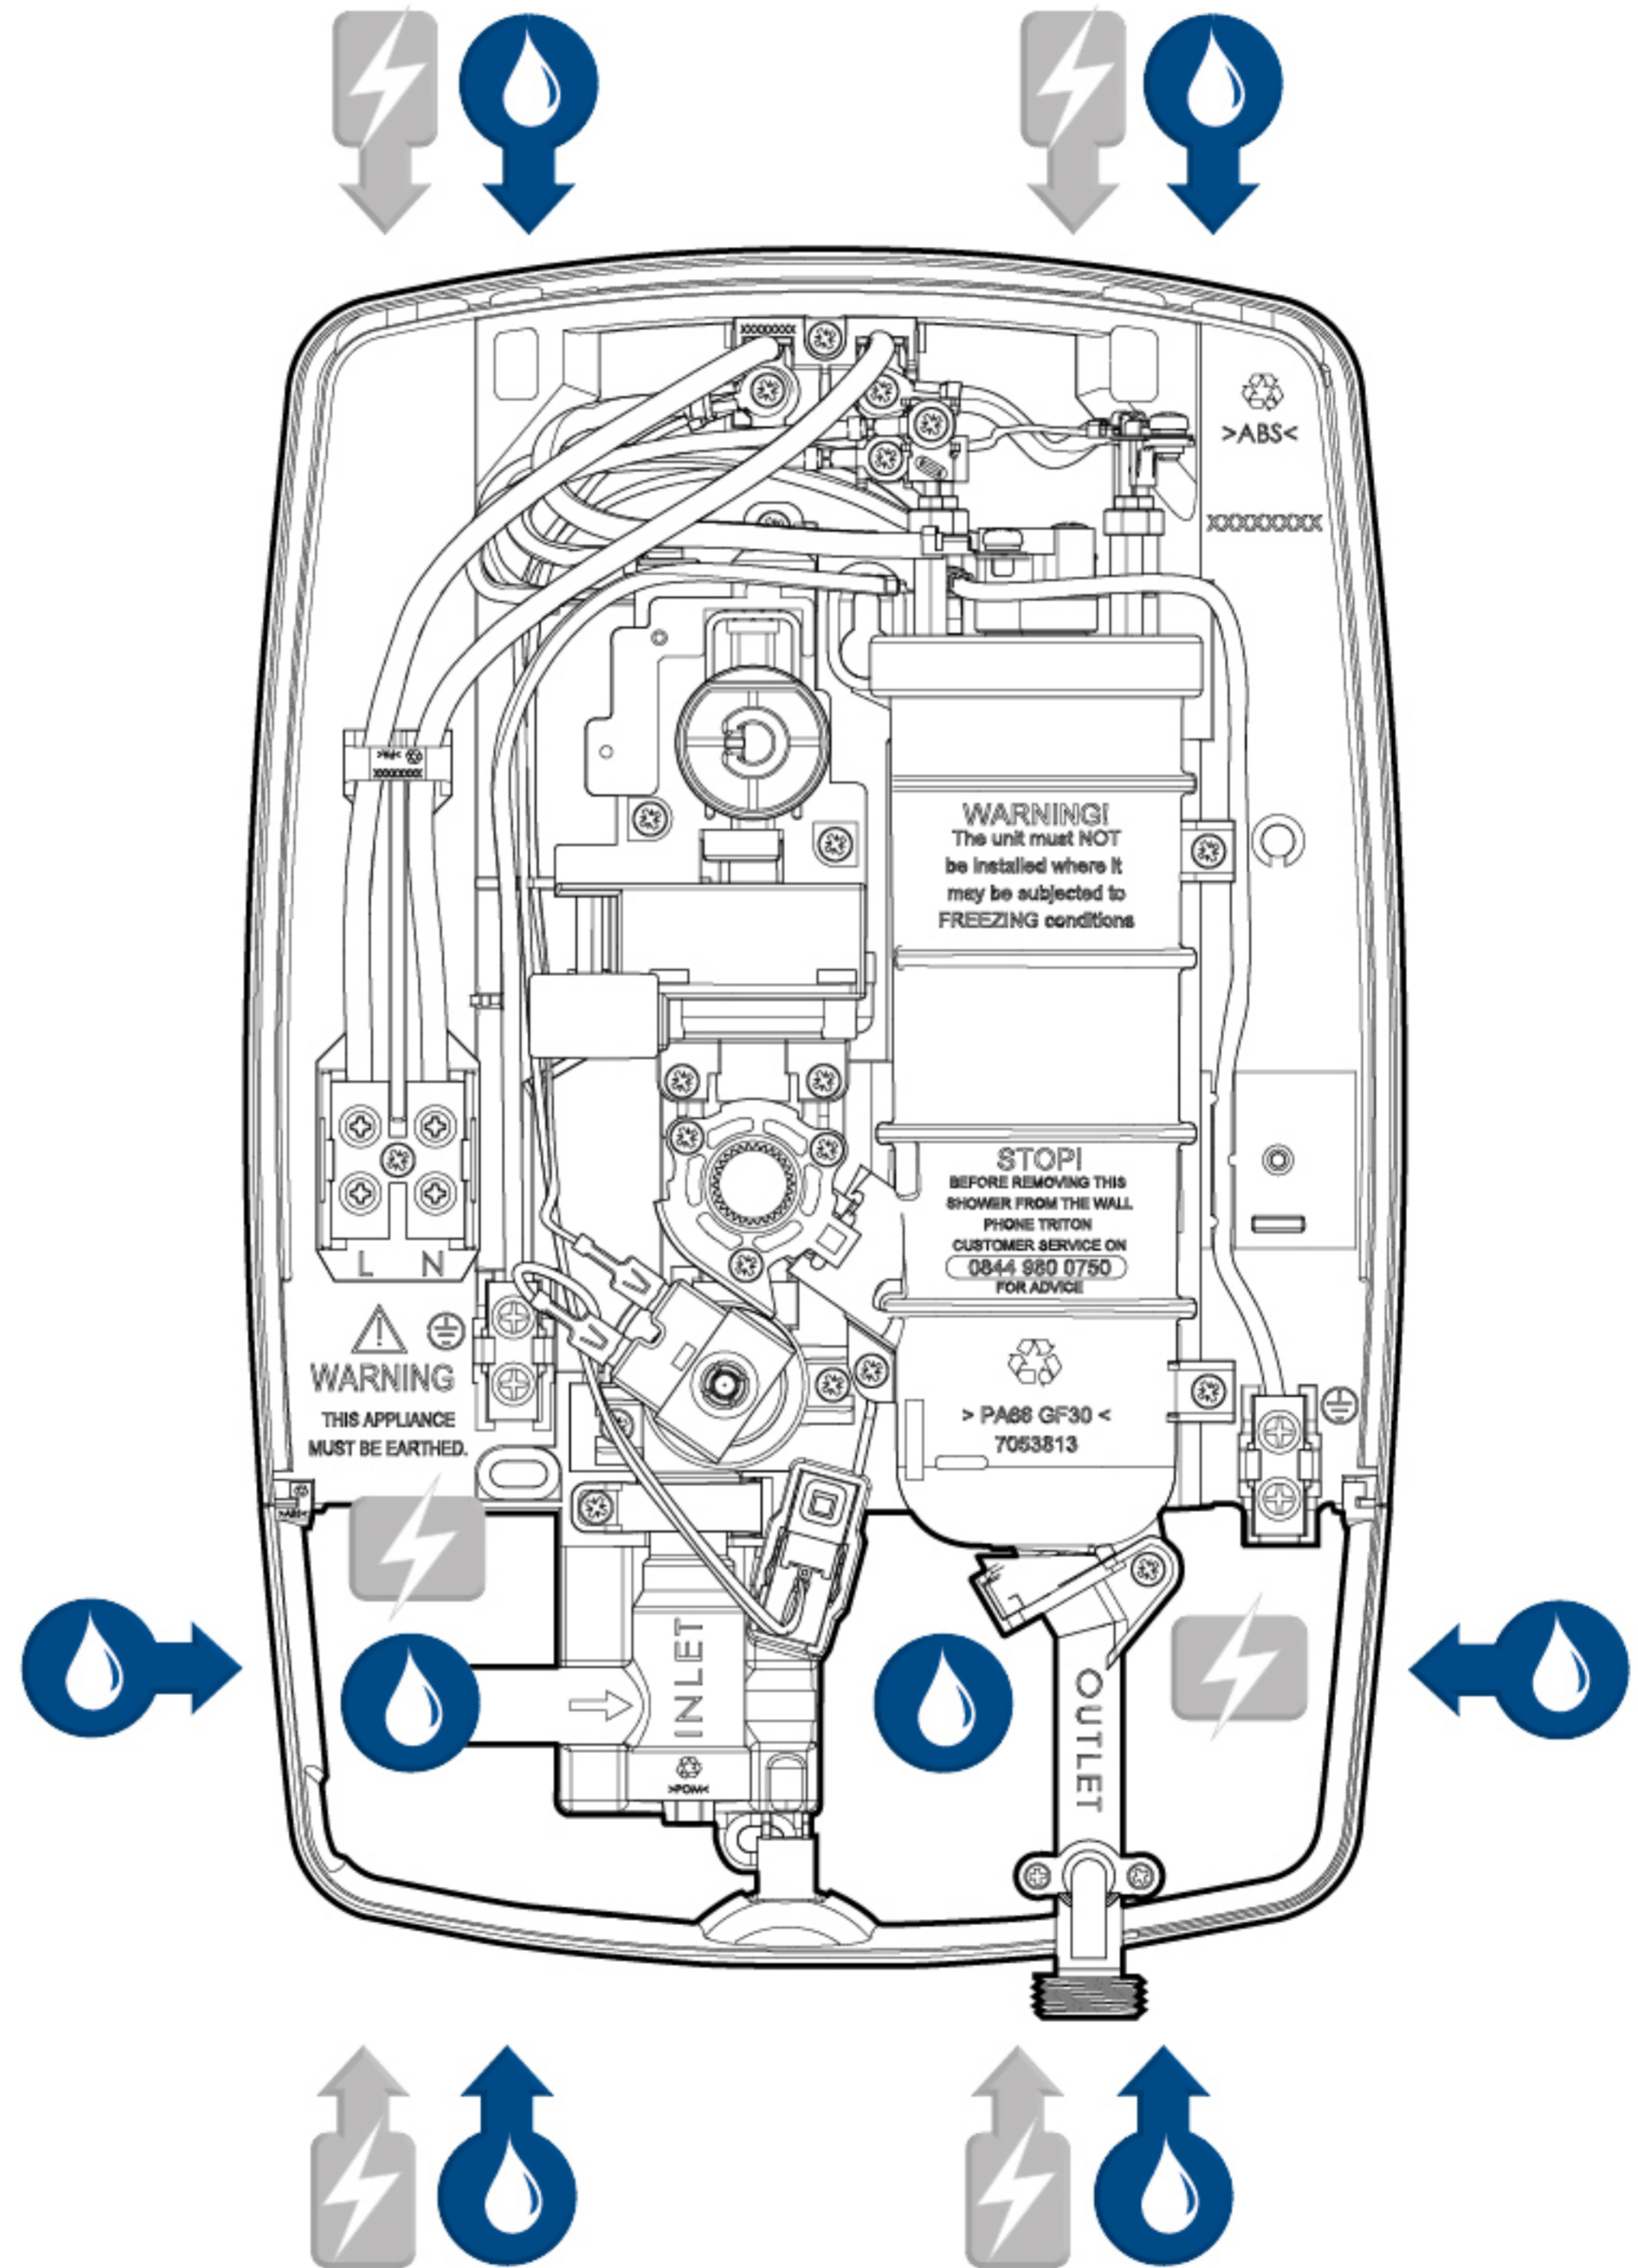

T80 EASI-FIT+ ELECTRIC SHOWER

ENTRY POINTS

Diagram Key:

Rear Entry

Water Entry Points

Rear Entry

Cable Entry Points

Dimensions:

H: 334mm

W: 225mm

D: 104mm

TRITON

See you first thing Britain